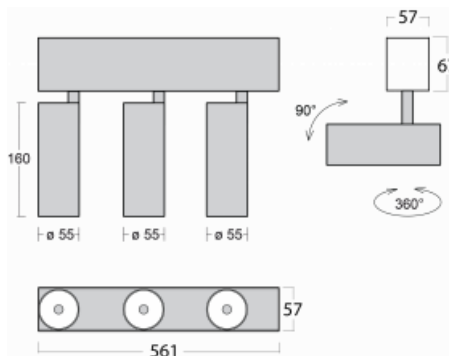

Luminaire

Lina60-S

04S-200S-30GDE/940, S

EPD[®]

You will appreciate the L-Click system on the Lina60-S luminaire with a direct light distribution, which effectively saves you both time and money. How? The module simply clicks into the profile, so a lot of work is saved during assembly. This solution also prevents the direct touch of the LED technology and lengthens its operating life. The Lina60-S lighting system can be assembled creating endless lines and a big variety of shapes. In addition to great power output, the luminaire also has a great price. It will find its use in commercial, social and public spaces.

Technical drawing

Type of installation	Recessed, Surface, Wall mounted, Suspended
Light distribution	Direct
Luminaire shape	Linear
Colour of the luminaires	Silver
Material	Aluminium
Lifetime	L80/B20 50 000 hours
Warranty	5 years
Description of luminaires	Luminaire recessed/surface/wall mounted/suspended
Dimensions	561 mm × 57 mm × 67 mm
Light source	LED MODUL
Type of optical system	Reflector
Luminous flux*	1250 lm
Colour Temperature	4000 K cool white
Luminous efficacy	92 lm/W
MacAdam Light source	3
Colour rendering index	90
Beam angle	17°
UGR max. X=4H Y=8H, $\rho=70,50,20$	21