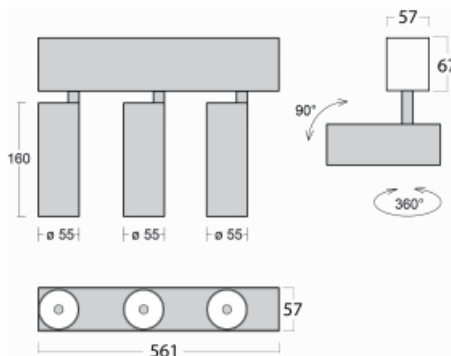

Luminaire

Lina60-S

04S-200S-30GDE/940, B

EPD®

You will appreciate the L-Click system on the Lina60-S luminaire with a direct light distribution, which effectively saves you both time and money. How? The module simply clicks into the profile, so a lot of work is saved during assembly. This solution also prevents the direct touch of the LED technology and lengthens its operating life. The Lina60-S lighting system can be assembled creating endless lines and a big variety of shapes. In addition to great power output, the luminaire also has a great price. It will find its use in commercial, social and public spaces.

Technical drawing

Type of installation	Recessed, Surface, Wall mounted, Suspended
Light distribution	Direct
Luminaire shape	Linear
Colour of the luminaires	Black
Material	Aluminium
Lifetime	L80/B20 50 000 hours
Warranty	60 months
Description of luminaires	Luminaire recessed/surface/wall mounted/suspended
Dimensions	561 mm × 57 mm × 67 mm
Light source	LED MODUL
Type of optical system	Reflector
Luminous flux	1250 lm ± 10 %
Colour Temperature	4000 K cool white
Luminous efficacy	92 lm/W
MacAdam Light source	3
Colour rendering index	90
Beam angle	17°
UGR max. X=4H Y=8H, $\rho=70,50,20$	21