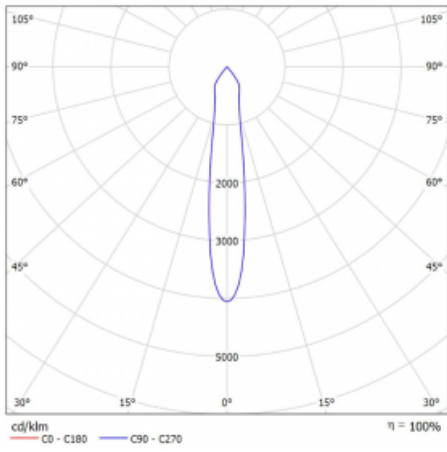

Curve

Luminaire power input 40.8 W ± 10 %

Connection of the luminaires Electronic ballast non-dimmable

Electrical voltage 220-240V

Frequency 50/60Hz

⊕ CE IP 20