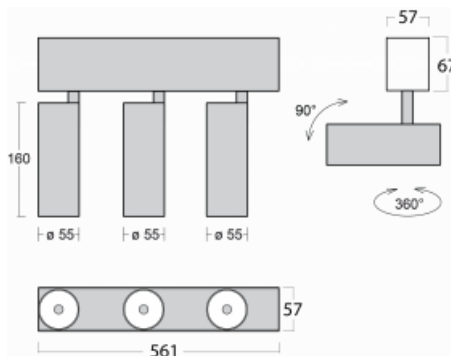

Luminaire

Lina60-S

04S-200S-30GDE/930, B

EPD[®]

You will appreciate the L-Click system on the Lina60-S luminaire with a direct light distribution, which effectively saves you both time and money. How? The module simply clicks into the profile, so a lot of work is saved during assembly. This solution also prevents the direct touch of the LED technology and lengthens its operating life. The Lina60-S lighting system can be assembled creating endless lines and a big variety of shapes. In addition to great power output, the luminaire also has a great price. It will find its use in commercial, social and public spaces.

Technical drawing

Type of installation	Recessed, Surface, Wall mounted, Suspended
Light distribution	Direct
Luminaire shape	Linear
Colour of the luminaires	Black
Material	Aluminium
Lifetime	L80/B20 50 000 hours
Warranty	60 months
Description of luminaires	Luminaire recessed/surface/wall mounted/suspended
Dimensions	561 mm × 57 mm × 67 mm
Light source	LED MODUL
Type of optical system	Reflector
Luminous flux	1200 lm ± 10 %
Colour Temperature	3000 K warm white
Luminous efficacy	88 lm/W
MacAdam Light source	3
Colour rendering index	90
Beam angle	17°
UGR max. X=4H Y=8H, ρ=70,50,20	20.8