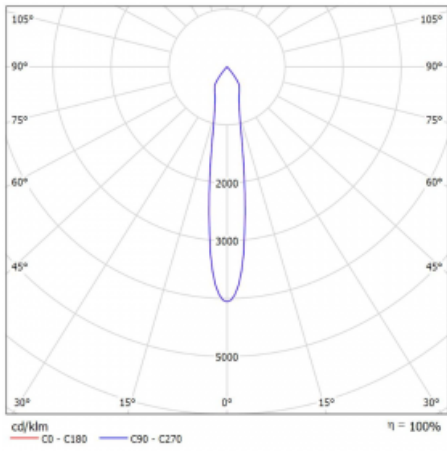

# Lina60-S

04S-200S-30GDD/940, W

**EPD<sup>®</sup>**

You will appreciate the L-Click system on the Lina60-S luminaire with a direct light distribution, which effectively saves you both time and money. How? The module simply clicks into the profile, so a lot of work is saved during assembly. This solution also prevents the direct touch of the LED technology and lengthens its operating life. The Lina60-S lighting system can be assembled creating endless lines and a big variety of shapes. In addition to great power output, the luminaire also has a great price. It will find its use in commercial, social and public spaces.

**Technical drawing**

Type of installation	Recessed, Surface, Wall mounted, Suspended
Light distribution	Direct
Luminaire shape	Linear
Colour of the luminaires	White
Material	Aluminium
Lifetime	L80/B20 50 000 hours
Warranty	5 years
Description of luminaires	Luminaire recessed/surface/wall mounted/suspended
Dimensions	561 mm × 57 mm × 67 mm
Light source	LED MODUL
Type of optical system	Reflector
Luminous flux	1250 lm ± 10 %
Colour Temperature	4000 K cool white
Luminous efficacy	92 lm/W
MacAdam Light source	3
Colour rendering index	90
Beam angle	17°
UGR max. X=4H Y=8H, $\rho=70,50,20$	21

## Curve

Luminaire power input 40.8 W ± 10 %

Connection of the luminaires DALI dimmable

Electrical voltage 220-240V

Frequency 50/60Hz

⊕ CE IP 20