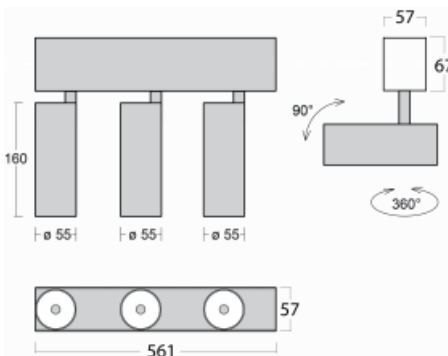

# Lina60-S

04S-200S-30GDD/940, W

**EPD<sup>®</sup>**

You will appreciate the L-Click system on the Lina60-S luminaire with a direct light distribution, which effectively saves you both time and money. How? The module simply clicks into the profile, so a lot of work is saved during assembly. This solution also prevents the direct touch of the LED technology and lengthens its operating life. The Lina60-S lighting system can be assembled creating endless lines and a big variety of shapes. In addition to great power output, the luminaire also has a great price. It will find its use in commercial, social and public spaces.

**Technical drawing**

Type of installation	Recessed, Surface, Wall mounted, Suspended
Light distribution	Direct
Luminaire shape	Linear
Colour of the luminaires	White
Material	Aluminium
Lifetime	L80/B20 50 000 hours
Warranty	5 years
Description of luminaires	Luminaire recessed/surface/wall mounted/suspended
Dimensions	561 mm × 57 mm × 67 mm
Light source	LED MODUL
Type of optical system	Reflector
Luminous flux	1250 lm ± 10 %
Colour Temperature	4000 K cool white
Luminous efficacy	92 lm/W
MacAdam Light source	3
Colour rendering index	90
Beam angle	17°
UGR max. X=4H Y=8H, $\rho=70,50,20$	21