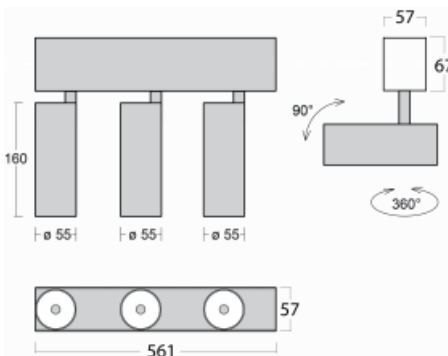

Luminaire

Lina60-S

04S-200S-30GDD/940, W

EPD®

You will appreciate the L-Click system on the Lina60-S luminaire with a direct light distribution, which effectively saves you both time and money. How? The module simply clicks into the profile, so a lot of work is saved during assembly. This solution also prevents the direct touch of the LED technology and lengthens its operating life. The Lina60-S lighting system can be assembled creating endless lines and a big variety of shapes. In addition to great power output, the luminaire also has a great price. It will find its use in commercial, social and public spaces.

Technical drawing

Type of installation	Recessed, Surface, Wall mounted, Suspended
Light distribution	Direct
Luminaire shape	Linear
Colour of the luminaires	White
Material	Aluminium
Lifetime	L80/B20 50 000 hours
Warranty	5 years
Description of luminaires	Luminaire recessed/surface/wall mounted/suspended
Dimensions	561 mm × 57 mm × 67 mm
Light source	LED MODUL
Type of optical system	Reflector
Luminous flux*	1250 lm
Colour Temperature	4000 K cool white
Luminous efficacy	92 lm/W
MacAdam Light source	3
Colour rendering index	90
Beam angle	17°
UGR max. X=4H Y=8H, $\rho=70,50,20$	21