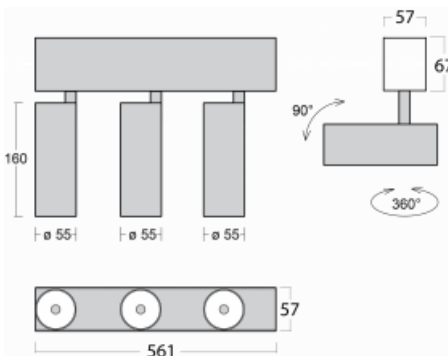

Luminaire

Lina60-S

04S-200S-30GDD/930, W

EPD[®]

You will appreciate the L-Click system on the Lina60-S luminaire with a direct light distribution, which effectively saves you both time and money. How? The module simply clicks into the profile, so a lot of work is saved during assembly. This solution also prevents the direct touch of the LED technology and lengthens its operating life. The Lina60-S lighting system can be assembled creating endless lines and a big variety of shapes. In addition to great power output, the luminaire also has a great price. It will find its use in commercial, social and public spaces.

Technical drawing

Type of installation	Recessed, Surface, Wall mounted, Suspended
Light distribution	Direct
Luminaire shape	Linear
Colour of the luminaires	White
Material	Aluminium
Lifetime	L80/B20 50 000 hours
Warranty	5 years
Description of luminaires	Luminaire recessed/surface/wall mounted/suspended
Dimensions	561 mm × 57 mm × 67 mm
Light source	LED MODUL
Type of optical system	Reflector
Luminous flux	1200 lm ± 10 %
Colour Temperature	3000 K warm white
Luminous efficacy	88 lm/W
MacAdam Light source	3
Colour rendering index	90
Beam angle	17°
UGR max. X=4H Y=8H, $\rho=70,50,20$	20.8