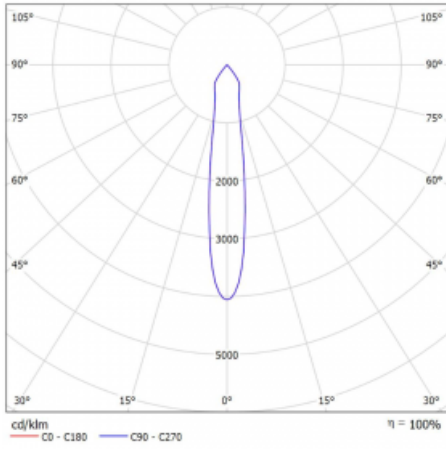

Luminaire

Lina60-S

04S-200S-30GDD/930, S

EPD®

You will appreciate the L-Click system on the Lina60-S luminaire with a direct light distribution, which effectively saves you both time and money. How? The module simply clicks into the profile, so a lot of work is saved during assembly. This solution also prevents the direct touch of the LED technology and lengthens its operating life. The Lina60-S lighting system can be assembled creating endless lines and a big variety of shapes. In addition to great power output, the luminaire also has a great price. It will find its use in commercial, social and public spaces.

Technical drawing

Type of installation	Recessed, Surface, Wall mounted, Suspended
Light distribution	Direct
Luminaire shape	Linear
Colour of the luminaires	Silver
Material	Aluminium
Lifetime	L80/B20 50 000 hours
Warranty	60 months
Description of luminaires	Luminaire recessed/surface/wall mounted/suspended
Dimensions	561 mm × 57 mm × 67 mm
Light source	LED MODUL
Type of optical system	Reflector
Luminous flux	1200 lm ± 10 %
Colour Temperature	3000 K warm white
Luminous efficacy	88 lm/W
MacAdam Light source	3
Colour rendering index	90
Beam angle	17°
UGR max. X=4H Y=8H, $\rho=70,50,20$	20.8

Curve

Luminaire power input 40.8 W ± 10 %

Connection of the luminaires DALI dimmable

Electrical voltage 220-240V

Frequency 50/60Hz

⊕ CE IP 20

Downloads

Installation instructions