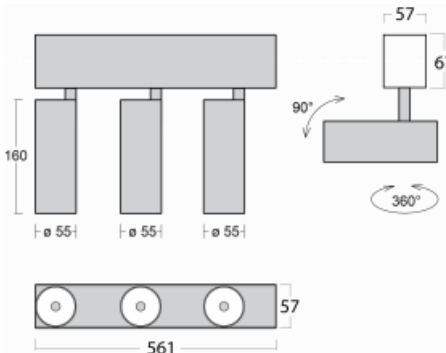

# Lina60-S

04S-200S-30GDD/930, B

**EPD<sup>®</sup>**

You will appreciate the L-Click system on the Lina60-S luminaire with a direct light distribution, which effectively saves you both time and money. How? The module simply clicks into the profile, so a lot of work is saved during assembly. This solution also prevents the direct touch of the LED technology and lengthens its operating life. The Lina60-S lighting system can be assembled creating endless lines and a big variety of shapes. In addition to great power output, the luminaire also has a great price. It will find its use in commercial, social and public spaces.

**Technical drawing**

Type of installation	Recessed, Surface, Wall mounted, Suspended
Light distribution	Direct
Luminaire shape	Linear
Colour of the luminaires	Black
Material	Aluminium
Lifetime	L80/B20 50 000 hours
Warranty	60 months
Description of luminaires	Luminaire recessed/surface/wall mounted/suspended
Dimensions	561 mm × 57 mm × 67 mm
Light source	LED MODUL
Type of optical system	Reflector
Luminous flux	1200 lm ± 10 %
Colour Temperature	3000 K warm white
Luminous efficacy	88 lm/W
MacAdam Light source	3
Colour rendering index	90
Beam angle	17°
UGR max. X=4H Y=8H, ρ=70,50,20	20.8