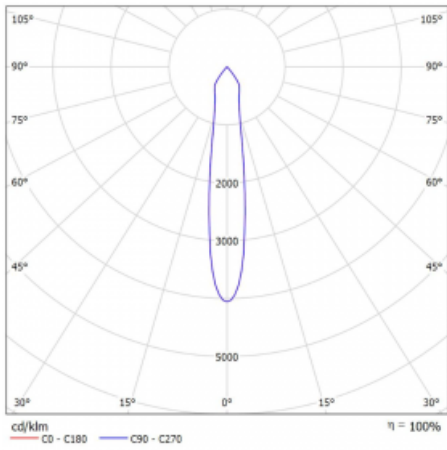

Luminaire

Lina60-S

04S-200S-20GGE/940, S

EPD[®]

You will appreciate the L-Click system on the Lina60-S luminaire with a direct light distribution, which effectively saves you both time and money. How? The module simply clicks into the profile, so a lot of work is saved during assembly. This solution also prevents the direct touch of the LED technology and lengthens its operating life. The Lina60-S lighting system can be assembled creating endless lines and a big variety of shapes. In addition to great power output, the luminaire also has a great price. It will find its use in commercial, social and public spaces.

Technical drawing

Type of installation	Recessed, Surface, Wall mounted, Suspended
Light distribution	Direct
Luminaire shape	Linear
Colour of the luminaires	Silver
Material	Aluminium
Lifetime	L80/B20 50 000 hours
Warranty	5 years
Description of luminaires	Luminaire recessed/surface/wall mounted/suspended
Dimensions	561 mm × 57 mm × 67 mm
Light source	LED MODUL
Type of optical system	Reflector
Luminous flux*	1750 lm
Colour Temperature	4000 K cool white
Luminous efficacy	88 lm/W
MacAdam Light source	3
Colour rendering index	90
Beam angle	17°
UGR max. X=4H Y=8H, $\rho=70,50,20$	22.1

Curve

Luminaire power input* 40 W

Connection of the luminaires ON/OFF

Electrical voltage 220-240V

Frequency 50/60Hz

⊕ CE IP 20

*±10 %

Downloads