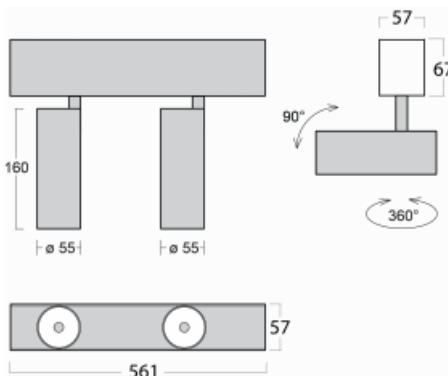

Luminaire

Lina60-S

04S-200S-20GGE/940, S

EPD[®]

You will appreciate the L-Click system on the Lina60-S luminaire with a direct light distribution, which effectively saves you both time and money. How? The module simply clicks into the profile, so a lot of work is saved during assembly. This solution also prevents the direct touch of the LED technology and lengthens its operating life. The Lina60-S lighting system can be assembled creating endless lines and a big variety of shapes. In addition to great power output, the luminaire also has a great price. It will find its use in commercial, social and public spaces.

Technical drawing

Type of installation	Recessed, Surface, Wall mounted, Suspended
Light distribution	Direct
Luminaire shape	Linear
Colour of the luminaires	Silver
Material	Aluminium
Lifetime	L80/B20 50 000 hours
Warranty	5 years
Description of luminaires	Luminaire recessed/surface/wall mounted/suspended
Dimensions	561 mm × 57 mm × 67 mm
Light source	LED MODUL
Type of optical system	Reflector
Luminous flux*	1750 lm
Colour Temperature	4000 K cool white
Luminous efficacy	88 lm/W
MacAdam Light source	3
Colour rendering index	90
Beam angle	17°
UGR max. X=4H Y=8H, $\rho=70,50,20$	22.1