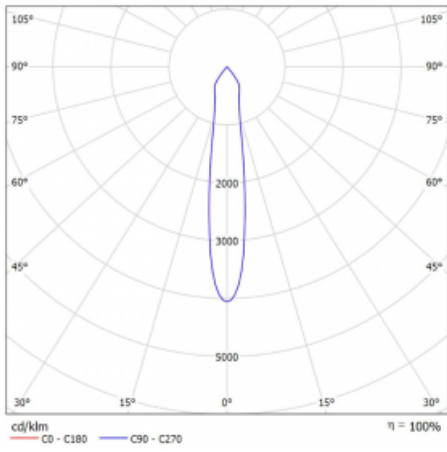

Curve

Luminaire power input 40 W ± 10 %

Connection of the luminaires Electronic ballast non-dimmable

Electrical voltage 220-240V

Frequency 50/60Hz

⊕ CE IP 20