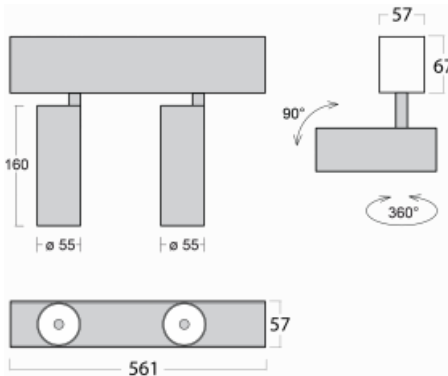

Luminaire

Lina60-S

04S-200S-20GGE/940, B

EPD®

You will appreciate the L-Click system on the Lina60-S luminaire with a direct light distribution, which effectively saves you both time and money. How? The module simply clicks into the profile, so a lot of work is saved during assembly. This solution also prevents the direct touch of the LED technology and lengthens its operating life. The Lina60-S lighting system can be assembled creating endless lines and a big variety of shapes. In addition to great power output, the luminaire also has a great price. It will find its use in commercial, social and public spaces.

Technical drawing

| | |
|--|---|
| Type of installation | Recessed, Surface, Wall mounted, Suspended |
| Light distribution | Direct |
| Luminaire shape | Linear |
| Colour of the luminaires | Black |
| Material | Aluminium |
| Lifetime | L80/B20 50 000 hours |
| Warranty | 60 months |
| Description of luminaires | Luminaire recessed/surface/wall mounted/suspended |
| Dimensions | 561 mm × 57 mm × 67 mm |
| Light source | LED MODUL |
| Type of optical system | Reflector |
| Luminous flux | 1750 lm ± 10 % |
| Colour Temperature | 4000 K cool white |
| Luminous efficacy | 88 lm/W |
| MacAdam Light source | 3 |
| Colour rendering index | 90 |
| Beam angle | 17° |
| UGR max. X=4H Y=8H, $\rho=70,50,20$ | 22.1 |