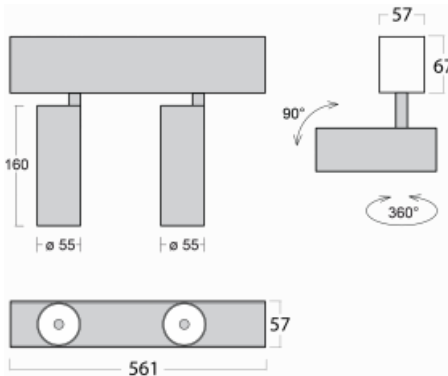

Luminaire

Lina60-S

04S-200S-20GGD/940, W

EPD[®]

You will appreciate the L-Click system on the Lina60-S luminaire with a direct light distribution, which effectively saves you both time and money. How? The module simply clicks into the profile, so a lot of work is saved during assembly. This solution also prevents the direct touch of the LED technology and lengthens its operating life. The Lina60-S lighting system can be assembled creating endless lines and a big variety of shapes. In addition to great power output, the luminaire also has a great price. It will find its use in commercial, social and public spaces.

Technical drawing

| | |
|--|---|
| Type of installation | Recessed, Surface, Wall mounted, Suspended |
| Light distribution | Direct |
| Luminaire shape | Linear |
| Colour of the luminaires | White |
| Material | Aluminium |
| Lifetime | L80/B20 50 000 hours |
| Warranty | 60 months |
| Description of luminaires | Luminaire recessed/surface/wall mounted/suspended |
| Dimensions | 561 mm × 57 mm × 67 mm |
| Light source | LED MODUL |
| Type of optical system | Reflector |
| Luminous flux | 1750 lm ± 10 % |
| Colour Temperature | 4000 K cool white |
| Luminous efficacy | 88 lm/W |
| MacAdam Light source | 3 |
| Colour rendering index | 90 |
| Beam angle | 17° |
| UGR max. X=4H Y=8H, $\rho=70,50,20$ | 22.1 |

Curve

Luminaire power input 40 W ± 10 %

Connection of the luminaires DALI dimmable

Electrical voltage 220-240V

Frequency 50/60Hz

⊕ CE IP 20

Downloads

Installation instructions

00-00357, K
cable 5x0,75 6000mm

00-00363, K
cable 5x1,5 2000mm

00-00364, K
cable 5x1,5 4000mm

00-00365, K
cable 5x1,5 6000mm

00-00366, K
cable 7x0,75 2000mm

00-00367, K
cable 7x0,75 4000mm

00-00368, K
cable 7x0,75 6000mm