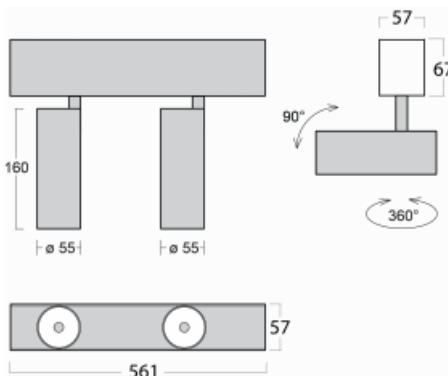

Luminaire

Lina60-S

04S-200S-20GGD/940, B

EPD®

You will appreciate the L-Click system on the Lina60-S luminaire with a direct light distribution, which effectively saves you both time and money. How? The module simply clicks into the profile, so a lot of work is saved during assembly. This solution also prevents the direct touch of the LED technology and lengthens its operating life. The Lina60-S lighting system can be assembled creating endless lines and a big variety of shapes. In addition to great power output, the luminaire also has a great price. It will find its use in commercial, social and public spaces.

Technical drawing

Type of installation	Recessed, Surface, Wall mounted, Suspended
Light distribution	Direct
Luminaire shape	Linear
Colour of the luminaires	Black
Material	Aluminium
Lifetime	L80/B20 50 000 hours
Warranty	60 months
Description of luminaires	Luminaire recessed/surface/wall mounted/suspended
Dimensions	561 mm × 57 mm × 67 mm
Light source	LED MODUL
Type of optical system	Reflector
Luminous flux	1750 lm ± 10 %
Colour Temperature	4000 K cool white
Luminous efficacy	88 lm/W
MacAdam Light source	3
Colour rendering index	90
Beam angle	17°
UGR max. X=4H Y=8H, $\rho=70,50,20$	22.1

Curve

Luminaire power input 40 W ± 10 %

Connection of the luminaires DALI dimmable

Electrical voltage 220-240V

Frequency 50/60Hz

⊕ CE IP 20

Downloads

Installation instructions