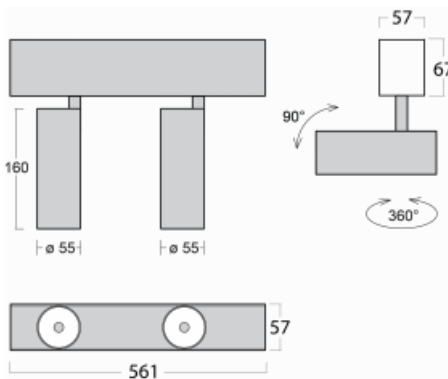

Luminaire

Lina60-S

04S-200S-20GGD/930, B

EPD®

You will appreciate the L-Click system on the Lina60-S luminaire with a direct light distribution, which effectively saves you both time and money. How? The module simply clicks into the profile, so a lot of work is saved during assembly. This solution also prevents the direct touch of the LED technology and lengthens its operating life. The Lina60-S lighting system can be assembled creating endless lines and a big variety of shapes. In addition to great power output, the luminaire also has a great price. It will find its use in commercial, social and public spaces.

Technical drawing

Type of installation Recessed, Surface, Wall mounted, Suspended

Light distribution Direct

Luminaire shape Linear

Colour of the luminaires Black

Material Aluminium

Lifetime L80/B20 50 000 hours

Warranty 5 years

Description of luminaires Luminaire recessed/surface/wall mounted/suspended

Dimensions 561 mm × 57 mm × 67 mm

Light source LED MODUL

Type of optical system Reflector

Luminous flux* 1650 lm