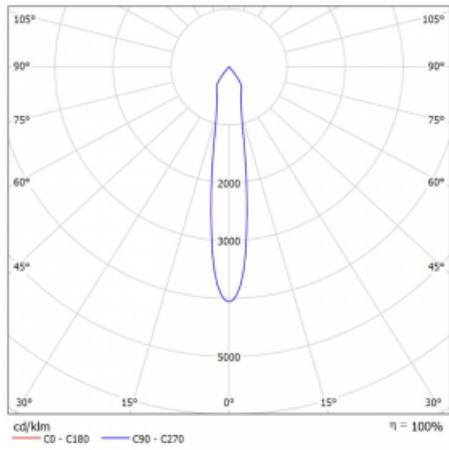

Curve

Luminaire power input 27.2 W ± 10 %

Connection of the luminaires Electronic ballast non-dimmable

Electrical voltage 220-240V

Frequency 50/60Hz

⊕ CE IP 20