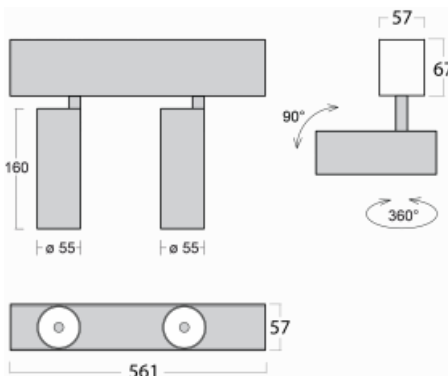

# Lina60-S

04S-200S-20GDE/940, W

EPD®

You will appreciate the L-Click system on the Lina60-S luminaire with a direct light distribution, which effectively saves you both time and money. How? The module simply clicks into the profile, so a lot of work is saved during assembly. This solution also prevents the direct touch of the LED technology and lengthens its operating life. The Lina60-S lighting system can be assembled creating endless lines and a big variety of shapes. In addition to great power output, the luminaire also has a great price. It will find its use in commercial, social and public spaces.

## Technical drawing

Type of installation	Recessed, Surface, Wall mounted, Suspended
Light distribution	Direct
Luminaire shape	Linear
Colour of the luminaires	White
Material	Aluminium
Lifetime	L80/B20 50 000 hours
Warranty	60 months
Description of luminaires	Luminaire recessed/surface/wall mounted/suspended
Dimensions	561 mm × 57 mm × 67 mm
Light source	LED MODUL
Type of optical system	Reflector
Luminous flux	1250 lm ± 10 %
Colour Temperature	4000 K cool white
Luminous efficacy	92 lm/W
MacAdam Light source	3
Colour rendering index	90
Beam angle	17°
UGR max. X=4H Y=8H, $\rho=70,50,20$	21