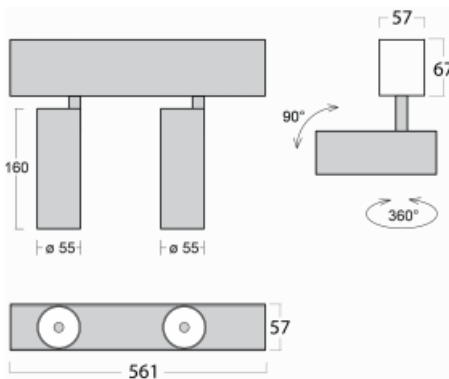

Luminaire

Lina60-S

04S-200S-20GDE/940, S

EPD[®]

You will appreciate the L-Click system on the Lina60-S luminaire with a direct light distribution, which effectively saves you both time and money. How? The module simply clicks into the profile, so a lot of work is saved during assembly. This solution also prevents the direct touch of the LED technology and lengthens its operating life. The Lina60-S lighting system can be assembled creating endless lines and a big variety of shapes. In addition to great power output, the luminaire also has a great price. It will find its use in commercial, social and public spaces.

Technical drawing

Type of installation	Recessed, Surface, Wall mounted, Suspended
Light distribution	Direct
Luminaire shape	Linear
Colour of the luminaires	Silver
Material	Aluminium
Lifetime	L80/B20 50 000 hours
Warranty	5 years
Description of luminaires	Luminaire recessed/surface/wall mounted/suspended
Dimensions	561 mm × 57 mm × 67 mm
Light source	LED MODUL
Type of optical system	Reflector
Luminous flux*	1250 lm
Colour Temperature	4000 K cool white
Luminous efficacy	92 lm/W
MacAdam Light source	3
Colour rendering index	90
Beam angle	17°
UGR max. X=4H Y=8H, $\rho=70,50,20$	21

Curve

Luminaire power input* 27.2 W

Connection of the luminaires ON/OFF

Electrical voltage 220-240V

Frequency 50/60Hz

⊕ CE IP 20

* $\pm 10\%$

Downloads