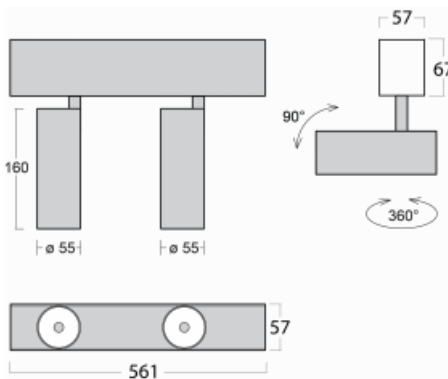

# Lina60-S

04S-200S-20GDE/940, B

EPD®

You will appreciate the L-Click system on the Lina60-S luminaire with a direct light distribution, which effectively saves you both time and money. How? The module simply clicks into the profile, so a lot of work is saved during assembly. This solution also prevents the direct touch of the LED technology and lengthens its operating life. The Lina60-S lighting system can be assembled creating endless lines and a big variety of shapes. In addition to great power output, the luminaire also has a great price. It will find its use in commercial, social and public spaces.

## Technical drawing

Type of installation	Recessed, Surface, Wall mounted, Suspended
Light distribution	Direct
Luminaire shape	Linear
Colour of the luminaires	Black
Material	Aluminium
Lifetime	L80/B20 50 000 hours
Warranty	5 years
Description of luminaires	Luminaire recessed/surface/wall mounted/suspended
Dimensions	561 mm × 57 mm × 67 mm
Light source	LED MODUL
Type of optical system	Reflector
Luminous flux*	1250 lm
Colour Temperature	4000 K cool white
Luminous efficacy	92 lm/W
MacAdam Light source	3
Colour rendering index	90
Beam angle	17°
UGR max. X=4H Y=8H, $\rho=70,50,20$	21