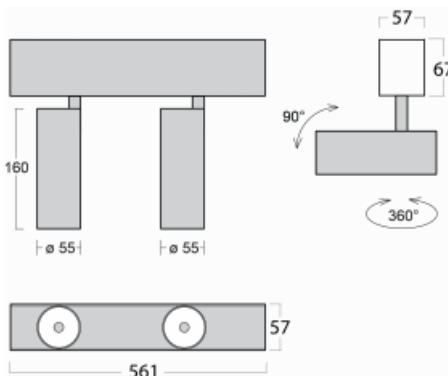

Luminaire

Lina60-S

04S-200S-20GDE/940, B

EPD®

You will appreciate the L-Click system on the Lina60-S luminaire with a direct light distribution, which effectively saves you both time and money. How? The module simply clicks into the profile, so a lot of work is saved during assembly. This solution also prevents the direct touch of the LED technology and lengthens its operating life. The Lina60-S lighting system can be assembled creating endless lines and a big variety of shapes. In addition to great power output, the luminaire also has a great price. It will find its use in commercial, social and public spaces.

Technical drawing

Type of installation	Recessed, Surface, Wall mounted, Suspended
Light distribution	Direct
Luminaire shape	Linear
Colour of the luminaires	Black
Material	Aluminium
Lifetime	L80/B20 50 000 hours
Warranty	60 months
Description of luminaires	Luminaire recessed/surface/wall mounted/suspended
Dimensions	561 mm × 57 mm × 67 mm
Light source	LED MODUL
Type of optical system	Reflector
Luminous flux	1250 lm ± 10 %
Colour Temperature	4000 K cool white
Luminous efficacy	92 lm/W
MacAdam Light source	3
Colour rendering index	90
Beam angle	17°
UGR max. X=4H Y=8H, $\rho=70,50,20$	21