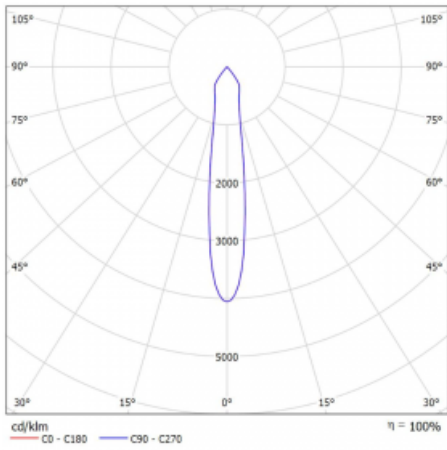

# Lina60-S

04S-200S-20GDE/930, W

EPD®

You will appreciate the L-Click system on the Lina60-S luminaire with a direct light distribution, which effectively saves you both time and money. How? The module simply clicks into the profile, so a lot of work is saved during assembly. This solution also prevents the direct touch of the LED technology and lengthens its operating life. The Lina60-S lighting system can be assembled creating endless lines and a big variety of shapes. In addition to great power output, the luminaire also has a great price. It will find its use in commercial, social and public spaces.

## Technical drawing

Type of installation	Recessed, Surface, Wall mounted, Suspended
Light distribution	Direct
Luminaire shape	Linear
Colour of the luminaires	White
Material	Aluminium
Lifetime	L80/B20 50 000 hours
Warranty	5 years
Description of luminaires	Luminaire recessed/surface/wall mounted/suspended
Dimensions	561 mm × 57 mm × 67 mm
Light source	LED MODUL
Type of optical system	Reflector
Luminous flux*	1200 lm
Colour Temperature	3000 K warm white
Luminous efficacy	88 lm/W
MacAdam Light source	3
Colour rendering index	90
Beam angle	17°
UGR max. X=4H Y=8H, $\rho=70,50,20$	20.8

## Curve

Luminaire power input\* 27.2 W

Connection of the luminaires ON/OFF

Electrical voltage 220-240V

Frequency 50/60Hz

⊕ CE IP 20

\*±10 %