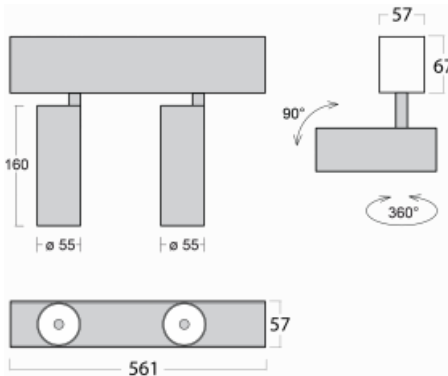

# Lina60-S

04S-200S-20GDE/930, W

**EPD<sup>®</sup>**

You will appreciate the L-Click system on the Lina60-S luminaire with a direct light distribution, which effectively saves you both time and money. How? The module simply clicks into the profile, so a lot of work is saved during assembly. This solution also prevents the direct touch of the LED technology and lengthens its operating life. The Lina60-S lighting system can be assembled creating endless lines and a big variety of shapes. In addition to great power output, the luminaire also has a great price. It will find its use in commercial, social and public spaces.

**Technical drawing**

Type of installation	Recessed, Surface, Wall mounted, Suspended
Light distribution	Direct
Luminaire shape	Linear
Colour of the luminaires	White
Material	Aluminium
Lifetime	L80/B20 50 000 hours
Warranty	60 months
Description of luminaires	Luminaire recessed/surface/wall mounted/suspended
Dimensions	561 mm × 57 mm × 67 mm
Light source	LED MODUL
Type of optical system	Reflector
Luminous flux	1200 lm ± 10 %
Colour Temperature	3000 K warm white
Luminous efficacy	88 lm/W
MacAdam Light source	3
Colour rendering index	90
Beam angle	17°
UGR max. X=4H Y=8H, $\rho=70,50,20$	20.8