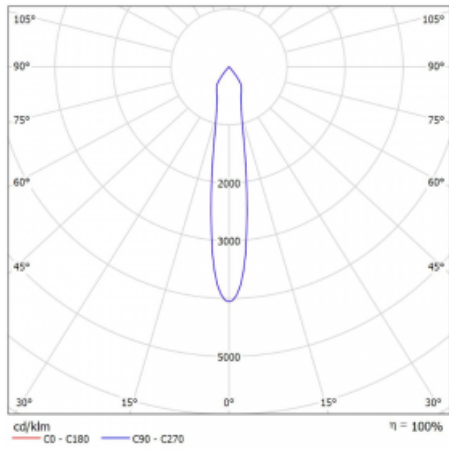

# Lina60-S

04S-200S-20GDD/940, S

EPD®

You will appreciate the L-Click system on the Lina60-S luminaire with a direct light distribution, which effectively saves you both time and money. How? The module simply clicks into the profile, so a lot of work is saved during assembly. This solution also prevents the direct touch of the LED technology and lengthens its operating life. The Lina60-S lighting system can be assembled creating endless lines and a big variety of shapes. In addition to great power output, the luminaire also has a great price. It will find its use in commercial, social and public spaces.

## Technical drawing

Type of installation	Recessed, Surface, Wall mounted, Suspended
Light distribution	Direct
Luminaire shape	Linear
Colour of the luminaires	Silver
Material	Aluminium
Lifetime	L80/B20 50 000 hours
Warranty	60 months
Description of luminaires	Luminaire recessed/surface/wall mounted/suspended
Dimensions	561 mm × 57 mm × 67 mm
Light source	LED MODUL
Type of optical system	Reflector
Luminous flux	1250 lm ± 10 %
Colour Temperature	4000 K cool white
Luminous efficacy	92 lm/W
MacAdam Light source	3
Colour rendering index	90
Beam angle	17°
UGR max. X=4H Y=8H, $\rho=70,50,20$	21

## Curve

Luminaire power input 27.2 W ± 10 %

Connection of the luminaires DALI dimmable

Electrical voltage 220-240V

Frequency 50/60Hz

⊕ CE IP 20