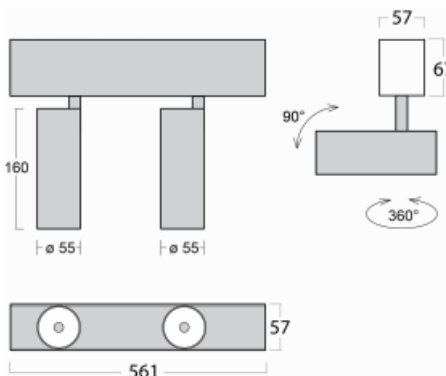

# Lina60-S

04S-200S-20GDD/940, S

EPD®

You will appreciate the L-Click system on the Lina60-S luminaire with a direct light distribution, which effectively saves you both time and money. How? The module simply clicks into the profile, so a lot of work is saved during assembly. This solution also prevents the direct touch of the LED technology and lengthens its operating life. The Lina60-S lighting system can be assembled creating endless lines and a big variety of shapes. In addition to great power output, the luminaire also has a great price. It will find its use in commercial, social and public spaces.

## Technical drawing

Type of installation	Recessed, Surface, Wall mounted, Suspended
Light distribution	Direct
Luminaire shape	Linear
Colour of the luminaires	Silver
Material	Aluminium
Lifetime	L80/B20 50 000 hours
Warranty	60 months
Description of luminaires	Luminaire recessed/surface/wall mounted/suspended
Dimensions	561 mm × 57 mm × 67 mm
Light source	LED MODUL
Type of optical system	Reflector
Luminous flux	1250 lm ± 10 %
Colour Temperature	4000 K cool white
Luminous efficacy	92 lm/W
MacAdam Light source	3
Colour rendering index	90
Beam angle	17°
UGR max. X=4H Y=8H, $\rho=70,50,20$	21