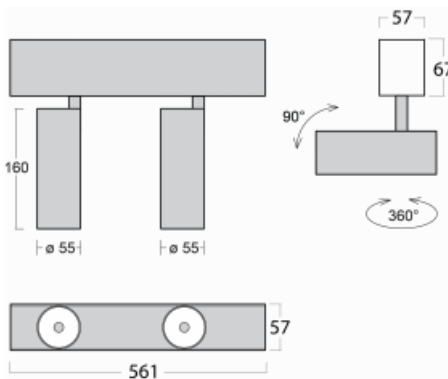

Luminaire

Lina60-S

04S-200S-20GDD/940, B

EPD®

You will appreciate the L-Click system on the Lina60-S luminaire with a direct light distribution, which effectively saves you both time and money. How? The module simply clicks into the profile, so a lot of work is saved during assembly. This solution also prevents the direct touch of the LED technology and lengthens its operating life. The Lina60-S lighting system can be assembled creating endless lines and a big variety of shapes. In addition to great power output, the luminaire also has a great price. It will find its use in commercial, social and public spaces.

Technical drawing

Type of installation	Recessed, Surface, Wall mounted, Suspended
Light distribution	Direct
Luminaire shape	Linear
Colour of the luminaires	Black
Material	Aluminium
Lifetime	L80/B20 50 000 hours
Warranty	60 months
Description of luminaires	Luminaire recessed/surface/wall mounted/suspended
Dimensions	561 mm × 57 mm × 67 mm
Light source	LED MODUL
Type of optical system	Reflector
Luminous flux	1250 lm ± 10 %
Colour Temperature	4000 K cool white
Luminous efficacy	92 lm/W
MacAdam Light source	3
Colour rendering index	90
Beam angle	17°
UGR max. X=4H Y=8H, $\rho=70,50,20$	21

Curve

Luminaire power input 27.2 W \pm 10 %

Connection of the luminaires DALI dimmable

Electrical voltage 220-240V

Frequency 50/60Hz

⊕ CE IP 20

Downloads

Installation instructions