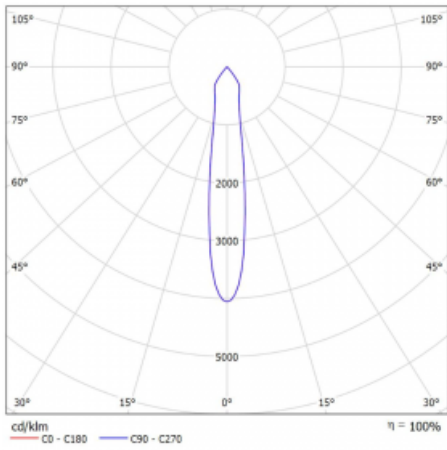

## Technical drawing

Type of installation	Recessed, Surface, Wall mounted, Suspended
Light distribution	Direct
Luminaire shape	Linear
Colour of the luminaires	Black
Material	Aluminium
Lifetime	L80/B20 50 000 hours
Warranty	5 years
Description of luminaires	Luminaire recessed/surface/wall mounted/suspended
Dimensions	561 mm × 57 mm × 67 mm
Light source	LED MODUL
Type of optical system	Reflector
Luminous flux*	1250 lm
Colour Temperature	4000 K cool white
Luminous efficacy	92 lm/W
MacAdam Light source	3
Colour rendering index	90
Beam angle	17°
UGR max. X=4H Y=8H, $\rho=70,50,20$	21

## Curve

Luminaire power input\* 27.2 W

Connection of the luminaires DALI

Electrical voltage 220-240V

Frequency 50/60Hz

⊕ CE IP 20

\* $\pm 10\%$