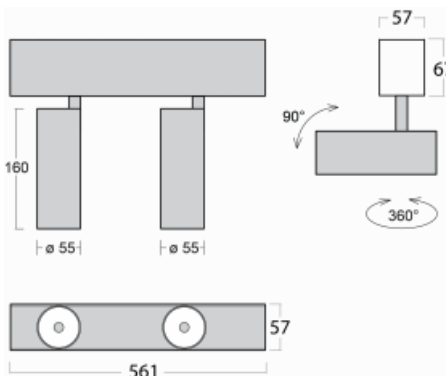

Luminaire

Lina60-S

04S-200S-20GDD/930, S

EPD®

You will appreciate the L-Click system on the Lina60-S luminaire with a direct light distribution, which effectively saves you both time and money. How? The module simply clicks into the profile, so a lot of work is saved during assembly. This solution also prevents the direct touch of the LED technology and lengthens its operating life. The Lina60-S lighting system can be assembled creating endless lines and a big variety of shapes. In addition to great power output, the luminaire also has a great price. It will find its use in commercial, social and public spaces.

Technical drawing

Type of installation	Recessed, Surface, Wall mounted, Suspended
Light distribution	Direct
Luminaire shape	Linear
Colour of the luminaires	Silver
Material	Aluminium
Lifetime	L80/B20 50 000 hours
Warranty	5 years
Description of luminaires	Luminaire recessed/surface/wall mounted/suspended
Dimensions	561 mm × 57 mm × 67 mm
Light source	LED MODUL
Type of optical system	Reflector
Luminous flux*	1200 lm
Colour Temperature	3000 K warm white
Luminous efficacy	88 lm/W
MacAdam Light source	3
Colour rendering index	90
Beam angle	17°
UGR max. X=4H Y=8H, $\rho=70,50,20$	20.8

Curve

Luminaire power input* 27.2 W

Connection of the luminaires DALI

Electrical voltage 220-240V

Frequency 50/60Hz

⊕ CE IP 20

*±10 %

Downloads