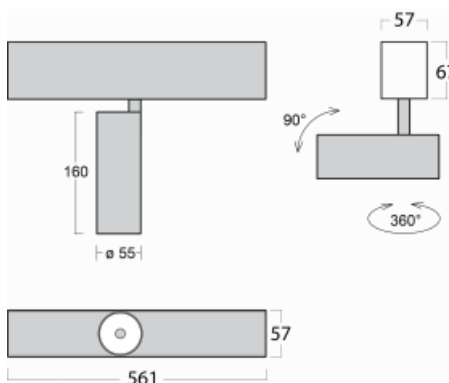

Luminaire

Lina60-S

04S-200S-10GGE/940, W

EPD®

You will appreciate the L-Click system on the Lina60-S luminaire with a direct light distribution, which effectively saves you both time and money. How? The module simply clicks into the profile, so a lot of work is saved during assembly. This solution also prevents the direct touch of the LED technology and lengthens its operating life. The Lina60-S lighting system can be assembled creating endless lines and a big variety of shapes. In addition to great power output, the luminaire also has a great price. It will find its use in commercial, social and public spaces.

Technical drawing

Type of installation	Recessed, Surface, Wall mounted, Suspended
Light distribution	Direct
Luminaire shape	Linear
Colour of the luminaires	White
Material	Aluminium
Lifetime	L80/B20 50 000 hours
Warranty	5 years
Description of luminaires	Luminaire recessed/surface/wall mounted/suspended
Dimensions	561 mm × 57 mm × 67 mm
Light source	LED MODUL
Type of optical system	Reflector
Luminous flux*	1750 lm
Colour Temperature	4000 K cool white
Luminous efficacy	88 lm/W
MacAdam Light source	3
Colour rendering index	90
Beam angle	17°
UGR max. X=4H Y=8H, $\rho=70,50,20$	22.1