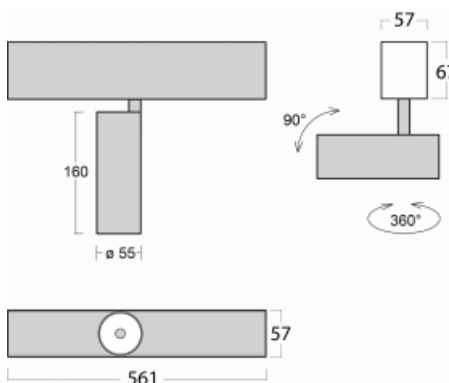

Luminaire

Lina60-S

04S-200S-10GGE/940, W

EPD[®]

You will appreciate the L-Click system on the Lina60-S luminaire with a direct light distribution, which effectively saves you both time and money. How? The module simply clicks into the profile, so a lot of work is saved during assembly. This solution also prevents the direct touch of the LED technology and lengthens its operating life. The Lina60-S lighting system can be assembled creating endless lines and a big variety of shapes. In addition to great power output, the luminaire also has a great price. It will find its use in commercial, social and public spaces.

Technical drawing

Type of installation	Recessed, Surface, Wall mounted, Suspended
Light distribution	Direct
Luminaire shape	Linear
Colour of the luminaires	White
Material	Aluminium
Lifetime	L80/B20 50 000 hours
Warranty	60 months
Description of luminaires	Luminaire recessed/surface/wall mounted/suspended
Dimensions	561 mm × 57 mm × 67 mm
Light source	LED MODUL
Type of optical system	Reflector
Luminous flux	1750 lm ± 10 %
Colour Temperature	4000 K cool white
Luminous efficacy	88 lm/W
MacAdam Light source	3
Colour rendering index	90
Beam angle	17°
UGR max. X=4H Y=8H, $\rho=70,50,20$	22.1