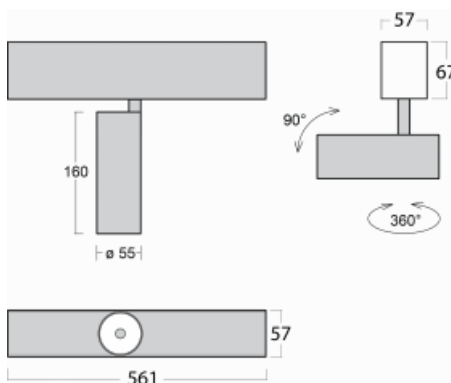

# Lina60-S

04S-200S-10GGE/940, S

EPD®

You will appreciate the L-Click system on the Lina60-S luminaire with a direct light distribution, which effectively saves you both time and money. How? The module simply clicks into the profile, so a lot of work is saved during assembly. This solution also prevents the direct touch of the LED technology and lengthens its operating life. The Lina60-S lighting system can be assembled creating endless lines and a big variety of shapes. In addition to great power output, the luminaire also has a great price. It will find its use in commercial, social and public spaces.

## Technical drawing

Type of installation	Recessed, Surface, Wall mounted, Suspended
Light distribution	Direct
Luminaire shape	Linear
Colour of the luminaires	Silver
Material	Aluminium
Lifetime	L80/B20 50 000 hours
Warranty	5 years
Description of luminaires	Luminaire recessed/surface/wall mounted/suspended
Dimensions	561 mm × 57 mm × 67 mm
Light source	LED MODUL
Type of optical system	Reflector
Luminous flux*	1750 lm
Colour Temperature	4000 K cool white
Luminous efficacy	88 lm/W
MacAdam Light source	3
Colour rendering index	90
Beam angle	17°
UGR max. X=4H Y=8H, ρ=70,50,20	22.1