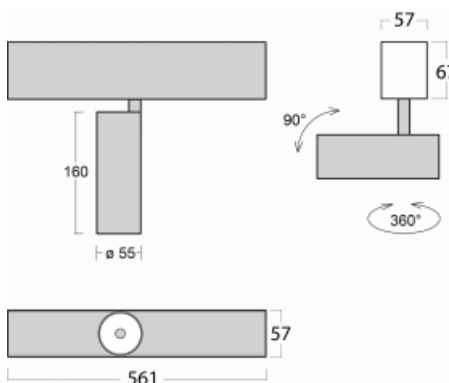

Luminaire

Lina60-S

04S-200S-10GGE/940, S

EPD®

You will appreciate the L-Click system on the Lina60-S luminaire with a direct light distribution, which effectively saves you both time and money. How? The module simply clicks into the profile, so a lot of work is saved during assembly. This solution also prevents the direct touch of the LED technology and lengthens its operating life. The Lina60-S lighting system can be assembled creating endless lines and a big variety of shapes. In addition to great power output, the luminaire also has a great price. It will find its use in commercial, social and public spaces.

Technical drawing

Type of installation	Recessed, Surface, Wall mounted, Suspended
Light distribution	Direct
Luminaire shape	Linear
Colour of the luminaires	Silver
Material	Aluminium
Lifetime	L80/B20 50 000 hours
Warranty	60 months
Description of luminaires	Luminaire recessed/surface/wall mounted/suspended
Dimensions	561 mm × 57 mm × 67 mm
Light source	LED MODUL
Type of optical system	Reflector
Luminous flux	1750 lm ± 10 %
Colour Temperature	4000 K cool white
Luminous efficacy	88 lm/W
MacAdam Light source	3
Colour rendering index	90
Beam angle	17°
UGR max. X=4H Y=8H, ρ=70,50,20	22.1