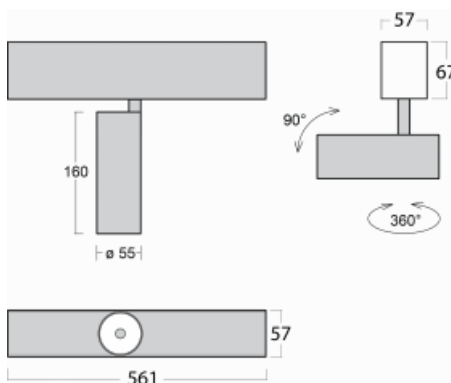

# Lina60-S

04S-200S-10GGE/930, W

EPD®

You will appreciate the L-Click system on the Lina60-S luminaire with a direct light distribution, which effectively saves you both time and money. How? The module simply clicks into the profile, so a lot of work is saved during assembly. This solution also prevents the direct touch of the LED technology and lengthens its operating life. The Lina60-S lighting system can be assembled creating endless lines and a big variety of shapes. In addition to great power output, the luminaire also has a great price. It will find its use in commercial, social and public spaces.

## Technical drawing

Type of installation	Recessed, Surface, Wall mounted, Suspended
Light distribution	Direct
Luminaire shape	Linear
Colour of the luminaires	White
Material	Aluminium
Lifetime	L80/B20 50 000 hours
Warranty	5 years
Description of luminaires	Luminaire recessed/surface/wall mounted/suspended
Dimensions	561 mm × 57 mm × 67 mm
Light source	LED MODUL
Type of optical system	Reflector
Luminous flux*	1650 lm
Colour Temperature	3000 K warm white
Luminous efficacy	83 lm/W
MacAdam Light source	3
Colour rendering index	90
Beam angle	17°
UGR max. X=4H Y=8H, $\rho=70,50,20$	21.9