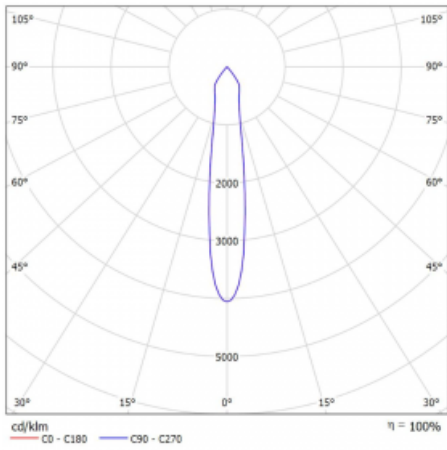

Curve

Luminaire power input 20 W ± 10 %

Connection of the luminaires Electronic ballast non-dimmable

Electrical voltage 220-240V

Frequency 50/60Hz

⊕ CE IP 20