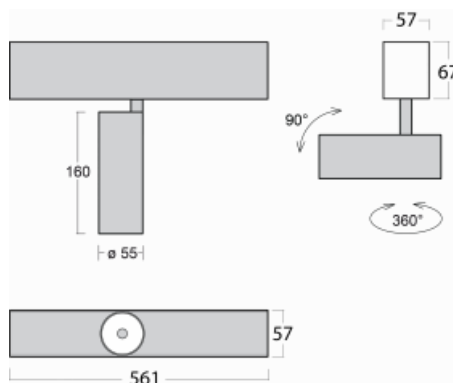

Luminaire

Lina60-S

04S-200S-10GGE/930, W

EPD®

You will appreciate the L-Click system on the Lina60-S luminaire with a direct light distribution, which effectively saves you both time and money. How? The module simply clicks into the profile, so a lot of work is saved during assembly. This solution also prevents the direct touch of the LED technology and lengthens its operating life. The Lina60-S lighting system can be assembled creating endless lines and a big variety of shapes. In addition to great power output, the luminaire also has a great price. It will find its use in commercial, social and public spaces.

Technical drawing

Type of installation	Recessed, Surface, Wall mounted, Suspended
Light distribution	Direct
Luminaire shape	Linear
Colour of the luminaires	White
Material	Aluminium
Lifetime	L80/B20 50 000 hours
Warranty	5 years
Description of luminaires	Luminaire recessed/surface/wall mounted/suspended
Dimensions	561 mm × 57 mm × 67 mm
Light source	LED MODUL
Type of optical system	Reflector
Luminous flux	1650 lm ± 10 %
Colour Temperature	3000 K warm white
Luminous efficacy	83 lm/W
MacAdam Light source	3
Colour rendering index	90
Beam angle	17°
UGR max. X=4H Y=8H, $\rho=70,50,20$	21.9