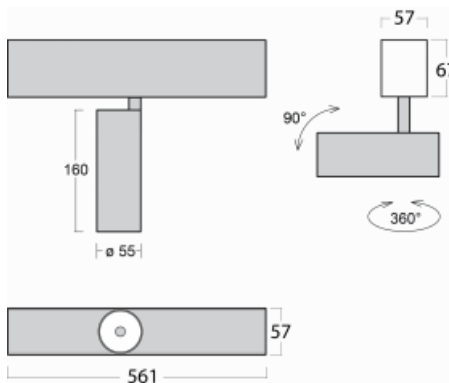

# Lina60-S

04S-200S-10GGE/930, S

**EPD<sup>®</sup>**

You will appreciate the L-Click system on the Lina60-S luminaire with a direct light distribution, which effectively saves you both time and money. How? The module simply clicks into the profile, so a lot of work is saved during assembly. This solution also prevents the direct touch of the LED technology and lengthens its operating life. The Lina60-S lighting system can be assembled creating endless lines and a big variety of shapes. In addition to great power output, the luminaire also has a great price. It will find its use in commercial, social and public spaces.

**Technical drawing**

Type of installation	Recessed, Surface, Wall mounted, Suspended
Light distribution	Direct
Luminaire shape	Linear
Colour of the luminaires	Silver
Material	Aluminium
Lifetime	L80/B20 50 000 hours
Warranty	60 months
Description of luminaires	Luminaire recessed/surface/wall mounted/suspended
Dimensions	561 mm × 57 mm × 67 mm
Light source	LED MODUL
Type of optical system	Reflector
Luminous flux	1650 lm ± 10 %
Colour Temperature	3000 K warm white
Luminous efficacy	83 lm/W
MacAdam Light source	3
Colour rendering index	90
Beam angle	17°
UGR max. X=4H Y=8H, $\rho=70,50,20$	21.9