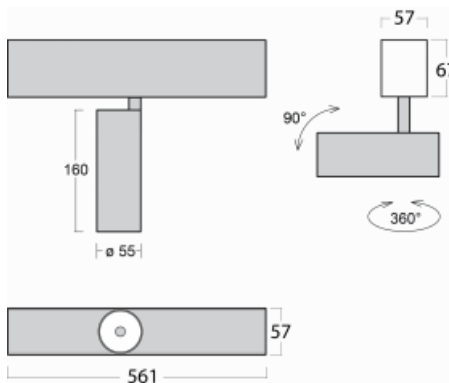

Luminaire

Lina60-S

04S-200S-10GGE/930, B

EPD[®]

You will appreciate the L-Click system on the Lina60-S luminaire with a direct light distribution, which effectively saves you both time and money. How? The module simply clicks into the profile, so a lot of work is saved during assembly. This solution also prevents the direct touch of the LED technology and lengthens its operating life. The Lina60-S lighting system can be assembled creating endless lines and a big variety of shapes. In addition to great power output, the luminaire also has a great price. It will find its use in commercial, social and public spaces.

Technical drawing

Type of installation	Recessed, Surface, Wall mounted, Suspended
Light distribution	Direct
Luminaire shape	Linear
Colour of the luminaires	Black
Material	Aluminium
Lifetime	L80/B20 50 000 hours
Warranty	5 years
Description of luminaires	Luminaire recessed/surface/wall mounted/suspended
Dimensions	561 mm × 57 mm × 67 mm
Light source	LED MODUL
Type of optical system	Reflector
Luminous flux*	1650 lm
Colour Temperature	3000 K warm white
Luminous efficacy	83 lm/W
MacAdam Light source	3
Colour rendering index	90
Beam angle	17°
UGR max. X=4H Y=8H, $\rho=70,50,20$	21.9