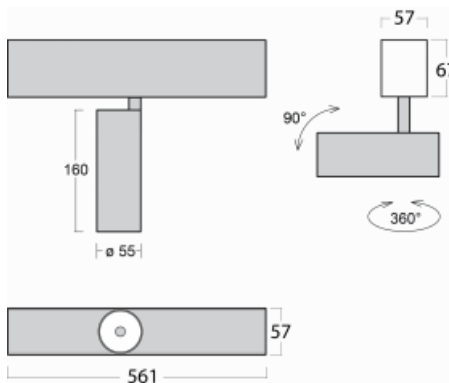

# Lina60-S

04S-200S-10GGD/940, W

EPD®

You will appreciate the L-Click system on the Lina60-S luminaire with a direct light distribution, which effectively saves you both time and money. How? The module simply clicks into the profile, so a lot of work is saved during assembly. This solution also prevents the direct touch of the LED technology and lengthens its operating life. The Lina60-S lighting system can be assembled creating endless lines and a big variety of shapes. In addition to great power output, the luminaire also has a great price. It will find its use in commercial, social and public spaces.

## Technical drawing

Type of installation	Recessed, Surface, Wall mounted, Suspended
Light distribution	Direct
Luminaire shape	Linear
Colour of the luminaires	White
Material	Aluminium
Lifetime	L80/B20 50 000 hours
Warranty	5 years
Description of luminaires	Luminaire recessed/surface/wall mounted/suspended
Dimensions	561 mm × 57 mm × 67 mm
Light source	LED MODUL
Type of optical system	Reflector
Luminous flux*	1750 lm
Colour Temperature	4000 K cool white
Luminous efficacy	88 lm/W
MacAdam Light source	3
Colour rendering index	90
Beam angle	17°
UGR max. X=4H Y=8H, $\rho=70,50,20$	22.1