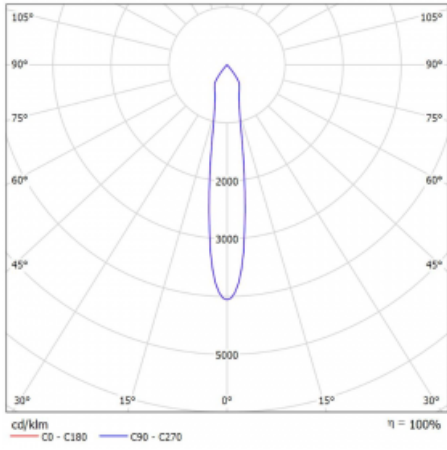

Luminaire

Lina60-S

04S-200S-10GGD/940, S

EPD[®]

You will appreciate the L-Click system on the Lina60-S luminaire with a direct light distribution, which effectively saves you both time and money. How? The module simply clicks into the profile, so a lot of work is saved during assembly. This solution also prevents the direct touch of the LED technology and lengthens its operating life. The Lina60-S lighting system can be assembled creating endless lines and a big variety of shapes. In addition to great power output, the luminaire also has a great price. It will find its use in commercial, social and public spaces.

Technical drawing

Type of installation	Recessed, Surface, Wall mounted, Suspended
Light distribution	Direct
Luminaire shape	Linear
Colour of the luminaires	Silver
Material	Aluminium
Lifetime	L80/B20 50 000 hours
Warranty	5 years
Description of luminaires	Luminaire recessed/surface/wall mounted/suspended
Dimensions	561 mm × 57 mm × 67 mm
Light source	LED MODUL
Type of optical system	Reflector
Luminous flux*	1750 lm
Colour Temperature	4000 K cool white
Luminous efficacy	88 lm/W
MacAdam Light source	3
Colour rendering index	90
Beam angle	17°
UGR max. X=4H Y=8H, $\rho=70,50,20$	22.1

Curve

Luminaire power input* 20 W

Connection of the luminaires DALI

Electrical voltage 220-240V

Frequency 50/60Hz

⊕ CE IP 20

*±10 %

Downloads