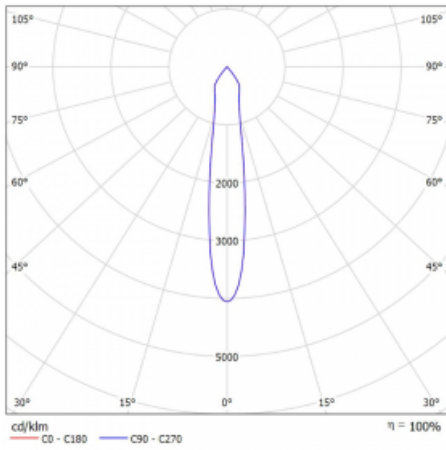

Curve

Luminaire power input 20 W $\pm$ 10 %

Connection of the luminaires DALI dimmable

Electrical voltage 220-240V

Frequency 50/60Hz

⊕ CE IP 20