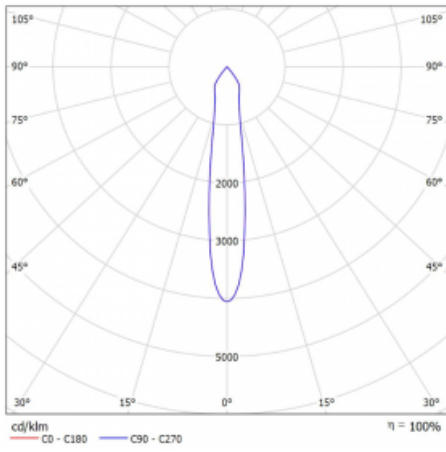

Curve

Luminaire power input 20 W ± 10 %

Connection of the luminaires DALI dimmable

Electrical voltage 220-240V

Frequency 50/60Hz

⊕ CE IP 20