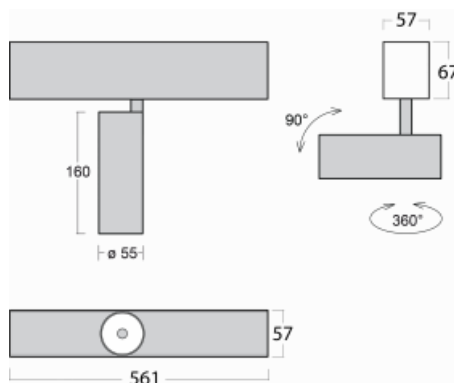

Luminaire

Lina60-S

04S-200S-10GGD/930, B

EPD®

You will appreciate the L-Click system on the Lina60-S luminaire with a direct light distribution, which effectively saves you both time and money. How? The module simply clicks into the profile, so a lot of work is saved during assembly. This solution also prevents the direct touch of the LED technology and lengthens its operating life. The Lina60-S lighting system can be assembled creating endless lines and a big variety of shapes. In addition to great power output, the luminaire also has a great price. It will find its use in commercial, social and public spaces.

Technical drawing

Type of installation	Recessed, Surface, Wall mounted, Suspended
Light distribution	Direct
Luminaire shape	Linear
Colour of the luminaires	Black
Material	Aluminium
Lifetime	L80/B20 50 000 hours
Warranty	60 months
Description of luminaires	Luminaire recessed/surface/wall mounted/suspended
Dimensions	561 mm × 57 mm × 67 mm
Light source	LED MODUL
Type of optical system	Reflector
Luminous flux	1650 lm ± 10 %
Colour Temperature	3000 K warm white
Luminous efficacy	83 lm/W
MacAdam Light source	3
Colour rendering index	90
Beam angle	17°
UGR max. X=4H Y=8H, ρ=70,50,20	21.9

Curve

Luminaire power input 20 W ± 10 %

Connection of the luminaires DALI dimmable

Electrical voltage 220-240V

Frequency 50/60Hz

⊕ CE IP 20

Downloads

Installation instructions