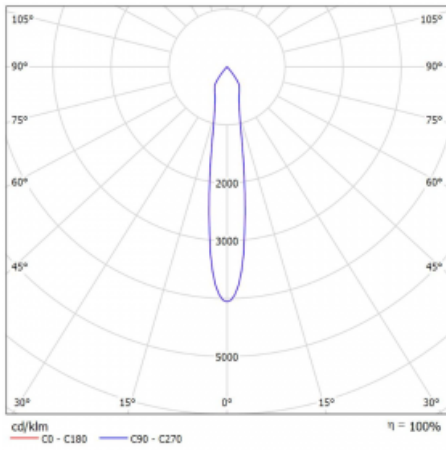

Curve

Luminaire power input 20 W ± 10 %

Connection of the luminaires DALI dimmable

Electrical voltage 220-240V

Frequency 50/60Hz

⊕ CE IP 20