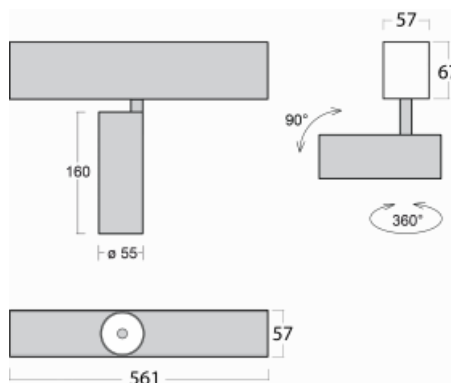

# Lina60-S

04S-200S-10GDE/940, W

EPD®

You will appreciate the L-Click system on the Lina60-S luminaire with a direct light distribution, which effectively saves you both time and money. How? The module simply clicks into the profile, so a lot of work is saved during assembly. This solution also prevents the direct touch of the LED technology and lengthens its operating life. The Lina60-S lighting system can be assembled creating endless lines and a big variety of shapes. In addition to great power output, the luminaire also has a great price. It will find its use in commercial, social and public spaces.

## Technical drawing

Type of installation	Recessed, Surface, Wall mounted, Suspended
Light distribution	Direct
Luminaire shape	Linear
Colour of the luminaires	White
Material	Aluminium
Lifetime	L80/B20 50 000 hours
Warranty	5 years
Description of luminaires	Luminaire recessed/surface/wall mounted/suspended
Dimensions	561 mm × 57 mm × 67 mm
Light source	LED MODUL
Type of optical system	Reflector
Luminous flux*	1250 lm
Colour Temperature	4000 K cool white
Luminous efficacy	92 lm/W
MacAdam Light source	3
Colour rendering index	90
Beam angle	17°
UGR max. X=4H Y=8H, $\rho=70,50,20$	21