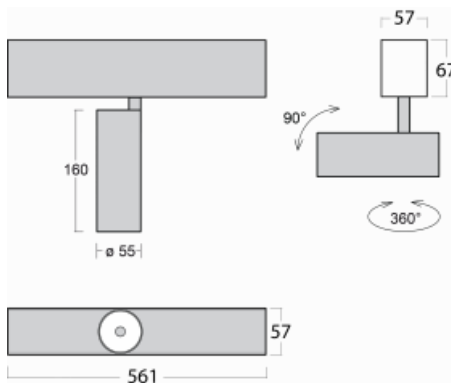

# Lina60-S

04S-200S-10GDE/940, S

**EPD<sup>®</sup>**

You will appreciate the L-Click system on the Lina60-S luminaire with a direct light distribution, which effectively saves you both time and money. How? The module simply clicks into the profile, so a lot of work is saved during assembly. This solution also prevents the direct touch of the LED technology and lengthens its operating life. The Lina60-S lighting system can be assembled creating endless lines and a big variety of shapes. In addition to great power output, the luminaire also has a great price. It will find its use in commercial, social and public spaces.

**Technical drawing**

Type of installation	Recessed, Surface, Wall mounted, Suspended
Light distribution	Direct
Luminaire shape	Linear
Colour of the luminaires	Silver
Material	Aluminium
Lifetime	L80/B20 50 000 hours
Warranty	60 months
Description of luminaires	Luminaire recessed/surface/wall mounted/suspended
Dimensions	561 mm × 57 mm × 67 mm
Light source	LED MODUL
Type of optical system	Reflector
Luminous flux	1250 lm ± 10 %
Colour Temperature	4000 K cool white
Luminous efficacy	92 lm/W
MacAdam Light source	3
Colour rendering index	90
Beam angle	17°
UGR max. X=4H Y=8H, $\rho=70,50,20$	21