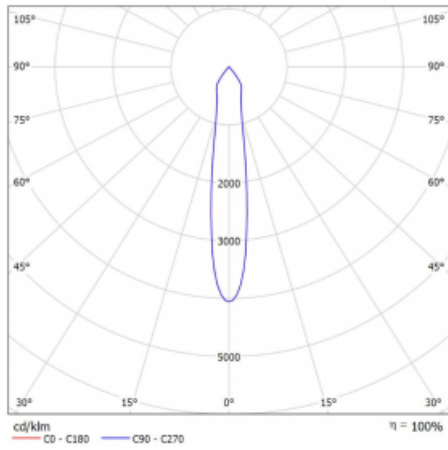

Curve

Luminaire power input 13.6 W $\pm$ 10 %

Connection of the luminaires Electronic ballast non-dimmable

Electrical voltage 220-240V

Frequency 50/60Hz

⊕ CE IP 20