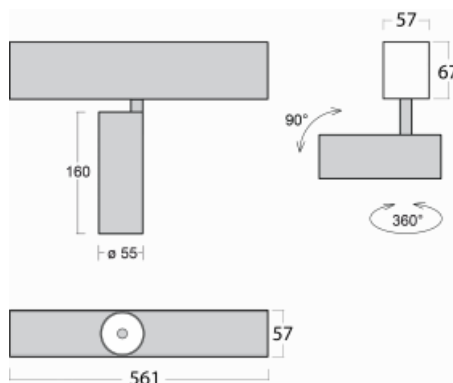

# Lina60-S

04S-200S-10GDE/940, S

EPD®

You will appreciate the L-Click system on the Lina60-S luminaire with a direct light distribution, which effectively saves you both time and money. How? The module simply clicks into the profile, so a lot of work is saved during assembly. This solution also prevents the direct touch of the LED technology and lengthens its operating life. The Lina60-S lighting system can be assembled creating endless lines and a big variety of shapes. In addition to great power output, the luminaire also has a great price. It will find its use in commercial, social and public spaces.

## Technical drawing

Type of installation Recessed, Surface, Wall mounted, Suspended

Light distribution Direct

Luminaire shape Linear

Colour of the luminaires Silver

Material Aluminium

Lifetime L80/B20 50 000 hours

Warranty 5 years

Description of luminaires Luminaire recessed/surface/wall mounted/suspended

Dimensions 561 mm × 57 mm × 67 mm

Light source LED MODUL

Type of optical system Reflector

Luminous flux\* 1250 lm