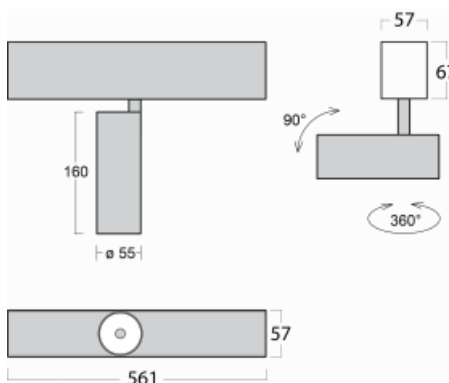

Luminaire

Lina60-S

04S-200S-10GDE/940, B

EPD®

You will appreciate the L-Click system on the Lina60-S luminaire with a direct light distribution, which effectively saves you both time and money. How? The module simply clicks into the profile, so a lot of work is saved during assembly. This solution also prevents the direct touch of the LED technology and lengthens its operating life. The Lina60-S lighting system can be assembled creating endless lines and a big variety of shapes. In addition to great power output, the luminaire also has a great price. It will find its use in commercial, social and public spaces.

Technical drawing

Type of installation	Recessed, Surface, Wall mounted, Suspended
Light distribution	Direct
Luminaire shape	Linear
Colour of the luminaires	Black
Material	Aluminium
Lifetime	L80/B20 50 000 hours
Warranty	5 years
Description of luminaires	Luminaire recessed/surface/wall mounted/suspended
Dimensions	561 mm × 57 mm × 67 mm
Light source	LED MODUL
Type of optical system	Reflector
Luminous flux*	1250 lm
Colour Temperature	4000 K cool white
Luminous efficacy	92 lm/W
MacAdam Light source	3
Colour rendering index	90
Beam angle	17°
UGR max. X=4H Y=8H, $\rho=70,50,20$	21