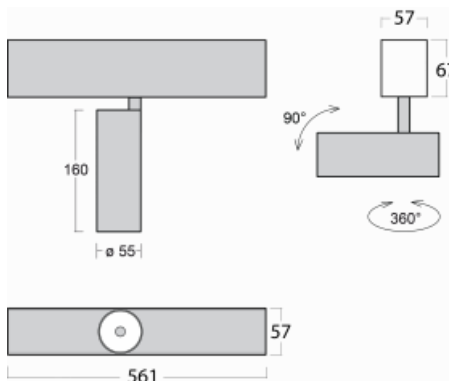

Luminaire

Lina60-S

04S-200S-10GDE/940, B

EPD[®]

You will appreciate the L-Click system on the Lina60-S luminaire with a direct light distribution, which effectively saves you both time and money. How? The module simply clicks into the profile, so a lot of work is saved during assembly. This solution also prevents the direct touch of the LED technology and lengthens its operating life. The Lina60-S lighting system can be assembled creating endless lines and a big variety of shapes. In addition to great power output, the luminaire also has a great price. It will find its use in commercial, social and public spaces.

Technical drawing

Type of installation	Recessed, Surface, Wall mounted, Suspended
Light distribution	Direct
Luminaire shape	Linear
Colour of the luminaires	Black
Material	Aluminium
Lifetime	L80/B20 50 000 hours
Warranty	60 months
Description of luminaires	Luminaire recessed/surface/wall mounted/suspended
Dimensions	561 mm × 57 mm × 67 mm
Light source	LED MODUL
Type of optical system	Reflector
Luminous flux	1250 lm ± 10 %
Colour Temperature	4000 K cool white
Luminous efficacy	92 lm/W
MacAdam Light source	3
Colour rendering index	90
Beam angle	17°
UGR max. X=4H Y=8H, $\rho=70,50,20$	21