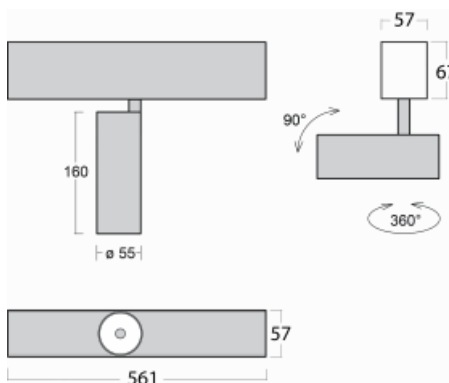

Luminaire

Lina60-S

04S-200S-10GDE/930, W

EPD®

You will appreciate the L-Click system on the Lina60-S luminaire with a direct light distribution, which effectively saves you both time and money. How? The module simply clicks into the profile, so a lot of work is saved during assembly. This solution also prevents the direct touch of the LED technology and lengthens its operating life. The Lina60-S lighting system can be assembled creating endless lines and a big variety of shapes. In addition to great power output, the luminaire also has a great price. It will find its use in commercial, social and public spaces.

Technical drawing

Type of installation	Recessed, Surface, Wall mounted, Suspended
Light distribution	Direct
Luminaire shape	Linear
Colour of the luminaires	White
Material	Aluminium
Lifetime	L80/B20 50 000 hours
Warranty	60 months
Description of luminaires	Luminaire recessed/surface/wall mounted/suspended
Dimensions	561 mm × 57 mm × 67 mm
Light source	LED MODUL
Type of optical system	Reflector
Luminous flux	1200 lm ± 10 %
Colour Temperature	3000 K warm white
Luminous efficacy	88 lm/W
MacAdam Light source	3
Colour rendering index	90
Beam angle	17°
UGR max. X=4H Y=8H, ρ=70,50,20	20.8