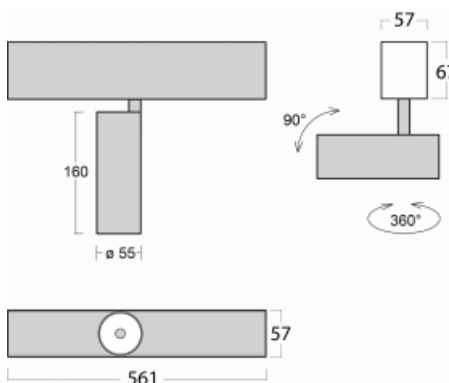

# Lina60-S

04S-200S-10GDE/930, W

EPD®

You will appreciate the L-Click system on the Lina60-S luminaire with a direct light distribution, which effectively saves you both time and money. How? The module simply clicks into the profile, so a lot of work is saved during assembly. This solution also prevents the direct touch of the LED technology and lengthens its operating life. The Lina60-S lighting system can be assembled creating endless lines and a big variety of shapes. In addition to great power output, the luminaire also has a great price. It will find its use in commercial, social and public spaces.

## Technical drawing

Type of installation	Recessed, Surface, Wall mounted, Suspended
Light distribution	Direct
Luminaire shape	Linear
Colour of the luminaires	White
Material	Aluminium
Lifetime	L80/B20 50 000 hours
Warranty	5 years
Description of luminaires	Luminaire recessed/surface/wall mounted/suspended
Dimensions	561 mm × 57 mm × 67 mm
Light source	LED MODUL
Type of optical system	Reflector
Luminous flux*	1200 lm
Colour Temperature	3000 K warm white
Luminous efficacy	88 lm/W
MacAdam Light source	3
Colour rendering index	90
Beam angle	17°
UGR max. X=4H Y=8H, $\rho=70,50,20$	20.8