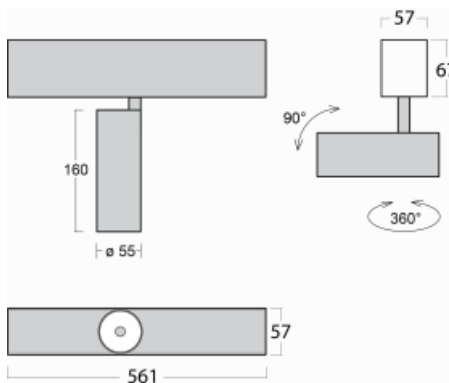

# Lina60-S

04S-200S-10GDE/930, S

EPD®

You will appreciate the L-Click system on the Lina60-S luminaire with a direct light distribution, which effectively saves you both time and money. How? The module simply clicks into the profile, so a lot of work is saved during assembly. This solution also prevents the direct touch of the LED technology and lengthens its operating life. The Lina60-S lighting system can be assembled creating endless lines and a big variety of shapes. In addition to great power output, the luminaire also has a great price. It will find its use in commercial, social and public spaces.

## Technical drawing

Type of installation	Recessed, Surface, Wall mounted, Suspended
Light distribution	Direct
Luminaire shape	Linear
Colour of the luminaires	Silver
Material	Aluminium
Lifetime	L80/B20 50 000 hours
Warranty	5 years
Description of luminaires	Luminaire recessed/surface/wall mounted/suspended
Dimensions	561 mm × 57 mm × 67 mm
Light source	LED MODUL
Type of optical system	Reflector
Luminous flux*	1200 lm
Colour Temperature	3000 K warm white
Luminous efficacy	88 lm/W
MacAdam Light source	3
Colour rendering index	90
Beam angle	17°
UGR max. X=4H Y=8H, $\rho=70,50,20$	20.8