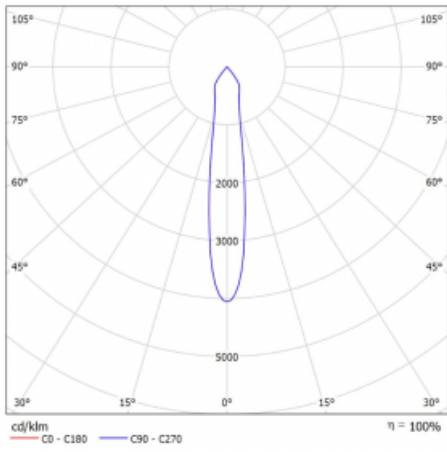

# Lina60-S

04S-200S-10GDE/930, S

EPD®

You will appreciate the L-Click system on the Lina60-S luminaire with a direct light distribution, which effectively saves you both time and money. How? The module simply clicks into the profile, so a lot of work is saved during assembly. This solution also prevents the direct touch of the LED technology and lengthens its operating life. The Lina60-S lighting system can be assembled creating endless lines and a big variety of shapes. In addition to great power output, the luminaire also has a great price. It will find its use in commercial, social and public spaces.

## Technical drawing

Type of installation	Recessed, Surface, Wall mounted, Suspended
Light distribution	Direct
Luminaire shape	Linear
Colour of the luminaires	Silver
Material	Aluminium
Lifetime	L80/B20 50 000 hours
Warranty	5 years
Description of luminaires	Luminaire recessed/surface/wall mounted/suspended
Dimensions	561 mm × 57 mm × 67 mm
Light source	LED MODUL
Type of optical system	Reflector
Luminous flux*	1200 lm
Colour Temperature	3000 K warm white
Luminous efficacy	88 lm/W
MacAdam Light source	3
Colour rendering index	90
Beam angle	17°
UGR max. X=4H Y=8H, $\rho=70,50,20$	20.8

## Curve

Luminaire power input\* 13.6 W

Connection of the luminaires ON/OFF

Electrical voltage 220-240V

Frequency 50/60Hz

⊕ CE IP 20

\*±10 %