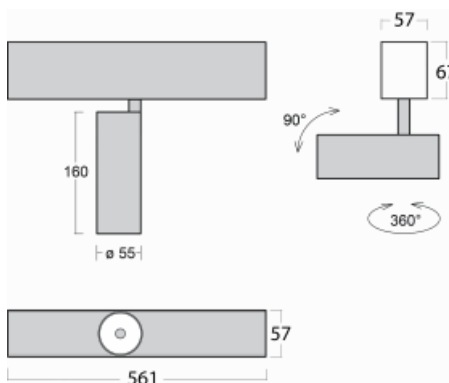

Luminaire

Lina60-S

04S-200S-10GDE/930, S

EPD®

You will appreciate the L-Click system on the Lina60-S luminaire with a direct light distribution, which effectively saves you both time and money. How? The module simply clicks into the profile, so a lot of work is saved during assembly. This solution also prevents the direct touch of the LED technology and lengthens its operating life. The Lina60-S lighting system can be assembled creating endless lines and a big variety of shapes. In addition to great power output, the luminaire also has a great price. It will find its use in commercial, social and public spaces.

Technical drawing

Type of installation	Recessed, Surface, Wall mounted, Suspended
Light distribution	Direct
Luminaire shape	Linear
Colour of the luminaires	Silver
Material	Aluminium
Lifetime	L80/B20 50 000 hours
Warranty	60 months
Description of luminaires	Luminaire recessed/surface/wall mounted/suspended
Dimensions	561 mm × 57 mm × 67 mm
Light source	LED MODUL
Type of optical system	Reflector
Luminous flux	1200 lm ± 10 %
Colour Temperature	3000 K warm white
Luminous efficacy	88 lm/W
MacAdam Light source	3
Colour rendering index	90
Beam angle	17°
UGR max. X=4H Y=8H, $\rho=70,50,20$	20.8