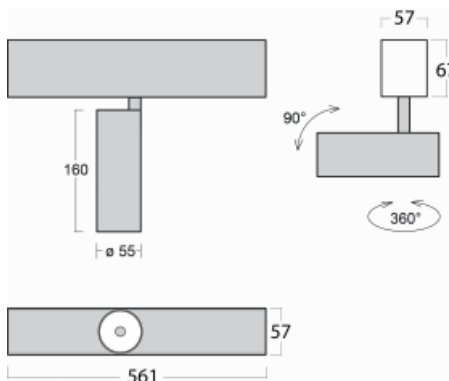

# Lina60-S

04S-200S-10GDE/930, B

EPD®

You will appreciate the L-Click system on the Lina60-S luminaire with a direct light distribution, which effectively saves you both time and money. How? The module simply clicks into the profile, so a lot of work is saved during assembly. This solution also prevents the direct touch of the LED technology and lengthens its operating life. The Lina60-S lighting system can be assembled creating endless lines and a big variety of shapes. In addition to great power output, the luminaire also has a great price. It will find its use in commercial, social and public spaces.

## Technical drawing

Type of installation	Recessed, Surface, Wall mounted, Suspended
Light distribution	Direct
Luminaire shape	Linear
Colour of the luminaires	Black
Material	Aluminium
Lifetime	L80/B20 50 000 hours
Warranty	60 months
Description of luminaires	Luminaire recessed/surface/wall mounted/suspended
Dimensions	561 mm × 57 mm × 67 mm
Light source	LED MODUL
Type of optical system	Reflector
Luminous flux	1200 lm ± 10 %
Colour Temperature	3000 K warm white
Luminous efficacy	88 lm/W
MacAdam Light source	3
Colour rendering index	90
Beam angle	17°
UGR max. X=4H Y=8H, $\rho=70,50,20$	20.8