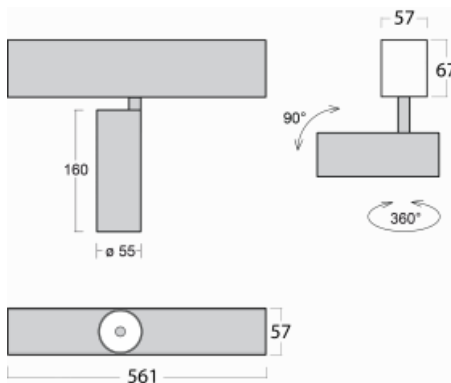

# Lina60-S

04S-200S-10GDD/940, W

**EPD<sup>®</sup>**

You will appreciate the L-Click system on the Lina60-S luminaire with a direct light distribution, which effectively saves you both time and money. How? The module simply clicks into the profile, so a lot of work is saved during assembly. This solution also prevents the direct touch of the LED technology and lengthens its operating life. The Lina60-S lighting system can be assembled creating endless lines and a big variety of shapes. In addition to great power output, the luminaire also has a great price. It will find its use in commercial, social and public spaces.

**Technical drawing**

Type of installation	Recessed, Surface, Wall mounted, Suspended
Light distribution	Direct
Luminaire shape	Linear
Colour of the luminaires	White
Material	Aluminium
Lifetime	L80/B20 50 000 hours
Warranty	60 months
Description of luminaires	Luminaire recessed/surface/wall mounted/suspended
Dimensions	561 mm × 57 mm × 67 mm
Light source	LED MODUL
Type of optical system	Reflector
Luminous flux	1250 lm ± 10 %
Colour Temperature	4000 K cool white
Luminous efficacy	92 lm/W
MacAdam Light source	3
Colour rendering index	90
Beam angle	17°
UGR max. X=4H Y=8H, $\rho=70,50,20$	21