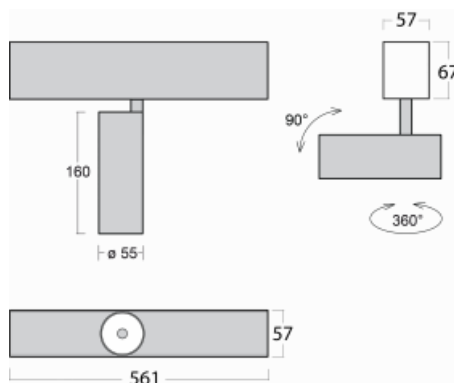

Luminaire

Lina60-S

04S-200S-10GDD/940, W

EPD®

You will appreciate the L-Click system on the Lina60-S luminaire with a direct light distribution, which effectively saves you both time and money. How? The module simply clicks into the profile, so a lot of work is saved during assembly. This solution also prevents the direct touch of the LED technology and lengthens its operating life. The Lina60-S lighting system can be assembled creating endless lines and a big variety of shapes. In addition to great power output, the luminaire also has a great price. It will find its use in commercial, social and public spaces.

Technical drawing

Type of installation	Recessed, Surface, Wall mounted, Suspended
Light distribution	Direct
Luminaire shape	Linear
Colour of the luminaires	White
Material	Aluminium
Lifetime	L80/B20 50 000 hours
Warranty	5 years
Description of luminaires	Luminaire recessed/surface/wall mounted/suspended
Dimensions	561 mm × 57 mm × 67 mm
Light source	LED MODUL
Type of optical system	Reflector
Luminous flux*	1250 lm
Colour Temperature	4000 K cool white
Luminous efficacy	92 lm/W
MacAdam Light source	3
Colour rendering index	90
Beam angle	17°
UGR max. X=4H Y=8H, $\rho=70,50,20$	21

Curve

Luminaire power input* 13.6 W

Connection of the luminaires DALI

Electrical voltage 220-240V

Frequency 50/60Hz

⊕ CE IP 20

*±10 %

Downloads