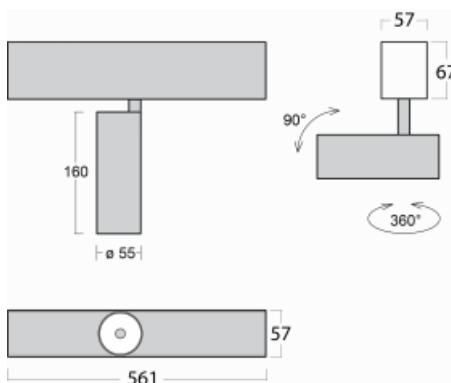

Luminaire

Lina60-S

04S-200S-10GDD/940, S

EPD®

You will appreciate the L-Click system on the Lina60-S luminaire with a direct light distribution, which effectively saves you both time and money. How? The module simply clicks into the profile, so a lot of work is saved during assembly. This solution also prevents the direct touch of the LED technology and lengthens its operating life. The Lina60-S lighting system can be assembled creating endless lines and a big variety of shapes. In addition to great power output, the luminaire also has a great price. It will find its use in commercial, social and public spaces.

Technical drawing

Type of installation	Recessed, Surface, Wall mounted, Suspended
Light distribution	Direct
Luminaire shape	Linear
Colour of the luminaires	Silver
Material	Aluminium
Lifetime	L80/B20 50 000 hours
Warranty	5 years
Description of luminaires	Luminaire recessed/surface/wall mounted/suspended
Dimensions	561 mm × 57 mm × 67 mm
Light source	LED MODUL
Type of optical system	Reflector
Luminous flux*	1250 lm
Colour Temperature	4000 K cool white
Luminous efficacy	92 lm/W
MacAdam Light source	3
Colour rendering index	90
Beam angle	17°
UGR max. X=4H Y=8H, $\rho=70,50,20$	21

Curve

Luminaire power input* 13.6 W

Connection of the luminaires DALI

Electrical voltage 220-240V

Frequency 50/60Hz

⊕ CE IP 20

*±10 %

Downloads