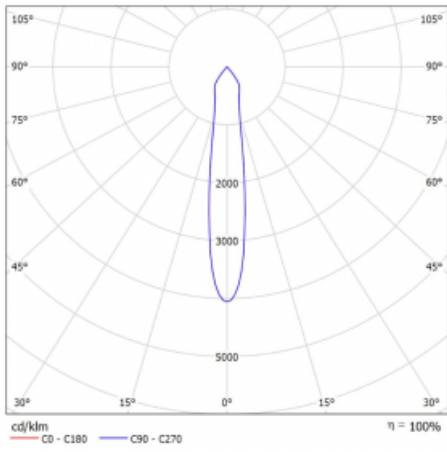

Luminaire

Lina60-S

04S-200S-10GDD/940, S

EPD®

You will appreciate the L-Click system on the Lina60-S luminaire with a direct light distribution, which effectively saves you both time and money. How? The module simply clicks into the profile, so a lot of work is saved during assembly. This solution also prevents the direct touch of the LED technology and lengthens its operating life. The Lina60-S lighting system can be assembled creating endless lines and a big variety of shapes. In addition to great power output, the luminaire also has a great price. It will find its use in commercial, social and public spaces.

Technical drawing

Type of installation	Recessed, Surface, Wall mounted, Suspended
Light distribution	Direct
Luminaire shape	Linear
Colour of the luminaires	Silver
Material	Aluminium
Lifetime	L80/B20 50 000 hours
Warranty	5 years
Description of luminaires	Luminaire recessed/surface/wall mounted/suspended
Dimensions	561 mm × 57 mm × 67 mm
Light source	LED MODUL
Type of optical system	Reflector
Luminous flux*	1250 lm
Colour Temperature	4000 K cool white
Luminous efficacy	92 lm/W
MacAdam Light source	3
Colour rendering index	90
Beam angle	17°
UGR max. X=4H Y=8H, $\rho=70,50,20$	21

Curve

Luminaire power input* 13.6 W

Connection of the luminaires DALI

Electrical voltage 220-240V

Frequency 50/60Hz

⊕ CE IP 20

*±10 %

Downloads