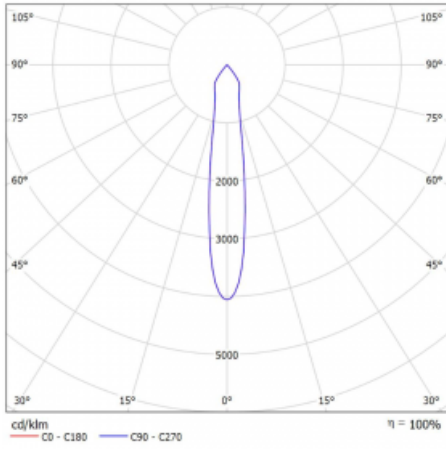

## Technical drawing

Type of installation	Recessed, Surface, Wall mounted, Suspended
Light distribution	Direct
Luminaire shape	Linear
Colour of the luminaires	Black
Material	Aluminium
Lifetime	L80/B20 50 000 hours
Warranty	60 months
Description of luminaires	Luminaire recessed/surface/wall mounted/suspended
Dimensions	561 mm × 57 mm × 67 mm
Light source	LED MODUL
Type of optical system	Reflector
Luminous flux	1250 lm ± 10 %
Colour Temperature	4000 K cool white
Luminous efficacy	92 lm/W
MacAdam Light source	3
Colour rendering index	90
Beam angle	17°
UGR max. X=4H Y=8H, $\rho=70,50,20$	21

## Curve

Luminaire power input 13.6 W  $\pm$  10 %

Connection of the luminaires DALI dimmable

Electrical voltage 220-240V

Frequency 50/60Hz

⊕ CE IP 20