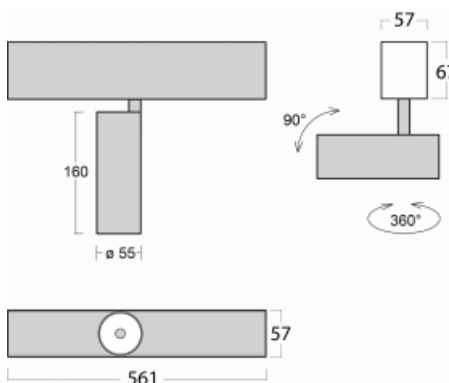

Luminaire

Lina60-S

04S-200S-10GDD/940, B

EPD®

You will appreciate the L-Click system on the Lina60-S luminaire with a direct light distribution, which effectively saves you both time and money. How? The module simply clicks into the profile, so a lot of work is saved during assembly. This solution also prevents the direct touch of the LED technology and lengthens its operating life. The Lina60-S lighting system can be assembled creating endless lines and a big variety of shapes. In addition to great power output, the luminaire also has a great price. It will find its use in commercial, social and public spaces.

Technical drawing

Type of installation	Recessed, Surface, Wall mounted, Suspended
Light distribution	Direct
Luminaire shape	Linear
Colour of the luminaires	Black
Material	Aluminium
Lifetime	L80/B20 50 000 hours
Warranty	5 years
Description of luminaires	Luminaire recessed/surface/wall mounted/suspended
Dimensions	561 mm × 57 mm × 67 mm
Light source	LED MODUL
Type of optical system	Reflector
Luminous flux*	1250 lm
Colour Temperature	4000 K cool white
Luminous efficacy	92 lm/W
MacAdam Light source	3
Colour rendering index	90
Beam angle	17°
UGR max. X=4H Y=8H, $\rho=70,50,20$	21

Curve

Luminaire power input* 13.6 W

Connection of the luminaires DALI

Electrical voltage 220-240V

Frequency 50/60Hz

⊕ CE IP 20

*±10 %

Downloads