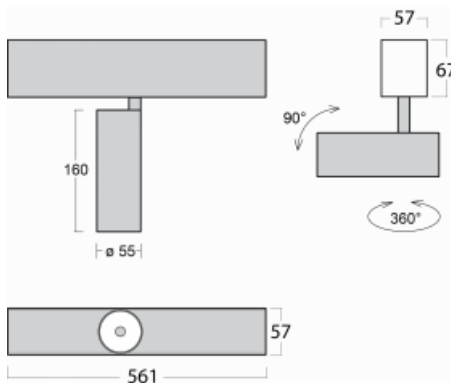

Luminaire

Lina60-S

04S-200S-10GDD/930, S

EPD®

You will appreciate the L-Click system on the Lina60-S luminaire with a direct light distribution, which effectively saves you both time and money. How? The module simply clicks into the profile, so a lot of work is saved during assembly. This solution also prevents the direct touch of the LED technology and lengthens its operating life. The Lina60-S lighting system can be assembled creating endless lines and a big variety of shapes. In addition to great power output, the luminaire also has a great price. It will find its use in commercial, social and public spaces.

Technical drawing

Type of installation	Recessed, Surface, Wall mounted, Suspended
Light distribution	Direct
Luminaire shape	Linear
Colour of the luminaires	Silver
Material	Aluminium
Lifetime	L80/B20 50 000 hours
Warranty	5 years
Description of luminaires	Luminaire recessed/surface/wall mounted/suspended
Dimensions	561 mm × 57 mm × 67 mm
Light source	LED MODUL
Type of optical system	Reflector
Luminous flux	1200 lm ± 10 %
Colour Temperature	3000 K warm white
Luminous efficacy	88 lm/W
MacAdam Light source	3
Colour rendering index	90
Beam angle	17°
UGR max. X=4H Y=8H, $\rho=70,50,20$	20.8

Curve

Luminaire power input 13.6 W ± 10 %

Connection of the luminaires DALI dimmable

Electrical voltage 220-240V

Frequency 50/60Hz

⊕ CE IP 20

Downloads

Installation instructions