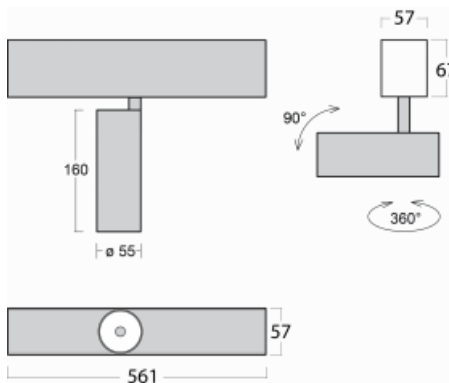

# Lina60-S

04S-200S-10GDD/930, S

EPD®

You will appreciate the L-Click system on the Lina60-S luminaire with a direct light distribution, which effectively saves you both time and money. How? The module simply clicks into the profile, so a lot of work is saved during assembly. This solution also prevents the direct touch of the LED technology and lengthens its operating life. The Lina60-S lighting system can be assembled creating endless lines and a big variety of shapes. In addition to great power output, the luminaire also has a great price. It will find its use in commercial, social and public spaces.

## Technical drawing

Type of installation	Recessed, Surface, Wall mounted, Suspended
Light distribution	Direct
Luminaire shape	Linear
Colour of the luminaires	Silver
Material	Aluminium
Lifetime	L80/B20 50 000 hours
Warranty	5 years
Description of luminaires	Luminaire recessed/surface/wall mounted/suspended
Dimensions	561 mm × 57 mm × 67 mm
Light source	LED MODUL
Type of optical system	Reflector
Luminous flux*	1200 lm
Colour Temperature	3000 K warm white
Luminous efficacy	88 lm/W
MacAdam Light source	3
Colour rendering index	90
Beam angle	17°
UGR max. X=4H Y=8H, $\rho=70,50,20$	20.8