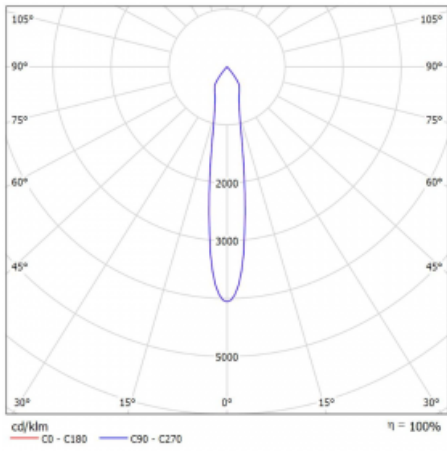

Luminaire

Lina60-S

04S-200S-10GDD/930, S

EPD®

You will appreciate the L-Click system on the Lina60-S luminaire with a direct light distribution, which effectively saves you both time and money. How? The module simply clicks into the profile, so a lot of work is saved during assembly. This solution also prevents the direct touch of the LED technology and lengthens its operating life. The Lina60-S lighting system can be assembled creating endless lines and a big variety of shapes. In addition to great power output, the luminaire also has a great price. It will find its use in commercial, social and public spaces.

Technical drawing

Type of installation	Recessed, Surface, Wall mounted, Suspended
Light distribution	Direct
Luminaire shape	Linear
Colour of the luminaires	Silver
Material	Aluminium
Lifetime	L80/B20 50 000 hours
Warranty	5 years
Description of luminaires	Luminaire recessed/surface/wall mounted/suspended
Dimensions	561 mm × 57 mm × 67 mm
Light source	LED MODUL
Type of optical system	Reflector
Luminous flux	1200 lm ± 10 %
Colour Temperature	3000 K warm white
Luminous efficacy	88 lm/W
MacAdam Light source	3
Colour rendering index	90
Beam angle	17°
UGR max. X=4H Y=8H, $\rho=70,50,20$	20.8

Curve

Luminaire power input 13.6 W ± 10 %

Connection of the luminaires DALI dimmable

Electrical voltage 220-240V

Frequency 50/60Hz

⊕ CE IP 20

Downloads

Installation instructions