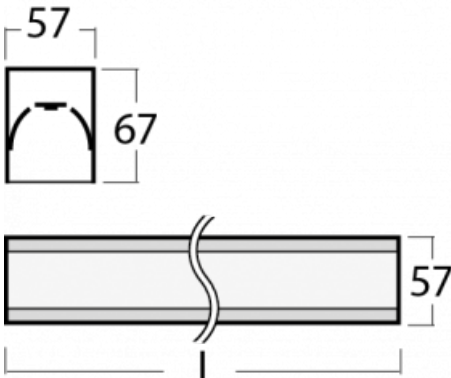

Luminaire

Lina60-S

04S-200K-80GGM3/830, S

EPD®

You will appreciate the L-Click system on the Lina60-S luminaire with a direct light distribution, which effectively saves you both time and money. How? The module simply clicks into the profile, so a lot of work is saved during assembly. This solution also prevents the direct touch of the LED technology and lengthens its operating life. The Lina60-S lighting system can be assembled creating endless lines and a big variety of shapes. In addition to great power output, the luminaire also has a great price. It will find its use in commercial, social and public spaces.

Technical drawing

Type of installation	Recessed, Surface, Wall mounted, Suspended, 3 circuit track
Light distribution	Direct
Luminaire shape	Linear
Colour of the luminaires	Silver
Material	Aluminium
Lifetime	L90/B50 50 000 hours
Warranty	5 years
Description of luminaires	Luminaire recessed/surface/wall mounted/suspended/3 circuit track
Dimensions	4488 mm × 57 mm × 67 mm
Light source	LED MODUL
Type of optical system	Opal diffuser
Luminous flux*	12470 lm
Colour Temperature	3000 K warm white
Luminous efficacy	126 lm/W
MacAdam Light source	2
Colour rendering index	80
UGR max. X=4H Y=8H, ρ=70,50,20	26.4

04-20900, F
bracket for installation
of suspended type of
profile as recessed
trimless

04-21303, S
pendant profile for track
luminaires; l = 1122mm

04-21307, S
pendant profile for track
luminaires; l = 2242mm