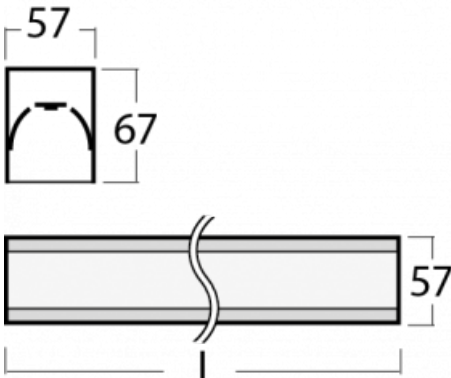

# Lina60-S

04S-200K-80GGM/830, S

EPD®

You will appreciate the L-Click system on the Lina60-S luminaire with a direct light distribution, which effectively saves you both time and money. How? The module simply clicks into the profile, so a lot of work is saved during assembly. This solution also prevents the direct touch of the LED technology and lengthens its operating life. The Lina60-S lighting system can be assembled creating endless lines and a big variety of shapes. In addition to great power output, the luminaire also has a great price. It will find its use in commercial, social and public spaces.

## Technical drawing

|                                   |   |
|-----------------------------------|---|
| Type of installation              | Recessed, Surface, Wall mounted, Suspended, 3 circuit track       |
| Light distribution                | Direct  |
| Luminaire shape                   | Linear  |
| Colour of the luminaires          | Silver  |
| Material                          | Aluminium   |
| Lifetime                          | L90/B50 50 000 hours  |
| Warranty                          | 60 months   |
| Description of luminaires         | Luminaire recessed/surface/wall mounted/suspended/3 circuit track |
| Dimensions                        | 4488 mm × 57 mm × 67 mm   |
| Light source                      | LED MODUL   |
| Type of optical system            | Opal diffuser   |
| Luminous flux                     | 12470 lm ± 10 %   |
| Colour Temperature                | 3000 K warm white   |
| Luminous efficacy                 | 126 lm/W  |
| MacAdam Light source              | 2   |
| Colour rendering index            | 80  |
| UGR max. X=4H<br>Y=8H, ρ=70,50,20 | 26.4  |

**04-21303, S**  
pendant profile for track  
luminaires; l = 1122mm

**04-21307, S**  
pendant profile for track  
luminaires; l = 2242mm