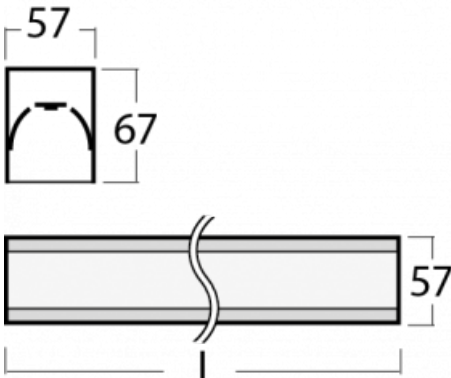

Luminaire

Lina60-S

04S-200K-80GGM/830, B

EPD®

You will appreciate the L-Click system on the Lina60-S luminaire with a direct light distribution, which effectively saves you both time and money. How? The module simply clicks into the profile, so a lot of work is saved during assembly. This solution also prevents the direct touch of the LED technology and lengthens its operating life. The Lina60-S lighting system can be assembled creating endless lines and a big variety of shapes. In addition to great power output, the luminaire also has a great price. It will find its use in commercial, social and public spaces.

Technical drawing

Type of installation	Recessed, Surface, Wall mounted, Suspended, 3 circuit track
Light distribution	Direct
Luminaire shape	Linear
Colour of the luminaires	Black
Material	Aluminium
Lifetime	L90/B50 50 000 hours
Warranty	60 months
Description of luminaires	Luminaire recessed/surface/wall mounted/suspended/3 circuit track
Dimensions	4488 mm × 57 mm × 67 mm
Light source	LED MODUL
Type of optical system	Opal diffuser
Luminous flux	12470 lm ± 10 %
Colour Temperature	3000 K warm white
Luminous efficacy	126 lm/W
MacAdam Light source	2
Colour rendering index	80
UGR max. X=4H Y=8H, ρ=70,50,20	26.4

04-20900, F
bracket for installation
of suspended type of
profile as recessed
trimless

04-21303, B
pendant profile for track
luminaires; l = 1122mm

04-21307, B
pendant profile for track
luminaires; l = 2242mm