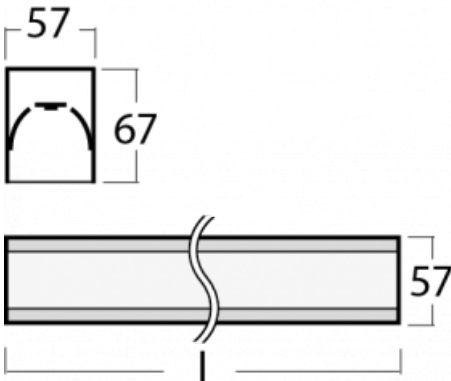

Luminaire

Lina60-S

04S-200K-80GGE/840, S

EPD®

You will appreciate the L-Click system on the Lina60-S luminaire with a direct light distribution, which effectively saves you both time and money. How? The module simply clicks into the profile, so a lot of work is saved during assembly. This solution also prevents the direct touch of the LED technology and lengthens its operating life. The Lina60-S lighting system can be assembled creating endless lines and a big variety of shapes. In addition to great power output, the luminaire also has a great price. It will find its use in commercial, social and public spaces.

Technical drawing

Type of installation	Recessed, Surface, Wall mounted, Suspended, 3 circuit track
Light distribution	Direct
Luminaire shape	Linear
Colour of the luminaires	Silver
Material	Aluminium
Lifetime	L90/B50 50 000 hours
Warranty	5 years
Description of luminaires	Luminaire recessed/surface/wall mounted/suspended/3 circuit track
Dimensions	4488 mm × 57 mm × 67 mm
Light source	LED MODUL
Type of optical system	Opal diffuser
Luminous flux*	13090 lm
Colour Temperature	4000 K cool white
Luminous efficacy	132 lm/W
MacAdam Light source	2
Colour rendering index	80
UGR max. X=4H Y=8H, ρ=70,50,20	26.6

04-21303, S
pendant profile for track
luminaires; l = 1122mm

04-21307, S
pendant profile for track
luminaires; l = 2242mm