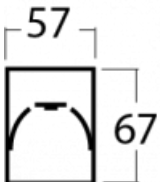

Technical drawing

Type of installation	Recessed, Surface, Wall mounted, Suspended, 3 circuit track

Light distribution	Direct

Luminaire shape	Linear

Colour of the luminaires	Black

Material	Aluminium

Lifetime	L90/B50 50 000 hours

Warranty	5 years

Description of luminaires	Luminaire recessed/surface/wall mounted/suspended/3 circuit track

Dimensions	4488 mm × 57 mm × 67 mm

Weight	10.7 kg

Light source	LED MODUL

Type of optical system	Opal diffuser

Luminous flux*	12470 lm

Colour Temperature	3000 K warm white

Luminous efficacy	126 lm/W

MacAdam Light source	2

Colour rendering index	80

UGR max. X=4H Y=8H, ρ=70,50,20	26.4