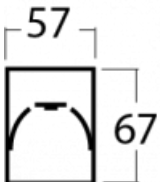

## Technical drawing

Type of installation	Recessed, Surface, Wall mounted, Suspended, 3 circuit track
Light distribution	Direct
Luminaire shape	Linear
Colour of the luminaires	White
Material	Aluminium
Lifetime	L90/B50 50 000 hours
Warranty	60 months
Description of luminaires	Luminaire recessed/surface/wall mounted/suspended/3 circuit track
Dimensions	4488 mm × 57 mm × 67 mm
Light source	LED MODUL
Type of optical system	Opal diffuser
Luminous flux	8850 lm ± 10 %
Colour Temperature	4000 K cool white
Luminous efficacy	149 lm/W
MacAdam Light source	2
Colour rendering index	80
UGR max. X=4H Y=8H, ρ=70,50,20	25.2

**04-21303, W**  
pendant profile for track  
luminaires; l = 1122mm

**04-21307, W**  
pendant profile for track  
luminaires; l = 2242mm