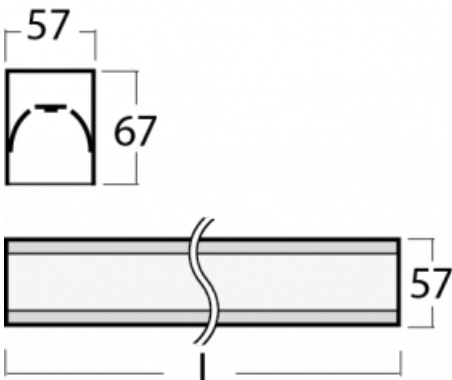

Luminaire

Lina60-S

04S-200K-80GEM/840, S

EPD®

You will appreciate the L-Click system on the Lina60-S luminaire with a direct light distribution, which effectively saves you both time and money. How? The module simply clicks into the profile, so a lot of work is saved during assembly. This solution also prevents the direct touch of the LED technology and lengthens its operating life. The Lina60-S lighting system can be assembled creating endless lines and a big variety of shapes. In addition to great power output, the luminaire also has a great price. It will find its use in commercial, social and public spaces.

Technical drawing

Type of installation	Recessed, Surface, Wall mounted, Suspended, 3 circuit track
Light distribution	Direct
Luminaire shape	Linear
Colour of the luminaires	Silver
Material	Aluminium
Lifetime	L90/B50 50 000 hours
Warranty	60 months
Description of luminaires	Luminaire recessed/surface/wall mounted/suspended/3 circuit track
Dimensions	4488 mm × 57 mm × 67 mm
Light source	LED MODUL
Type of optical system	Opal diffuser
Luminous flux	8850 lm ± 10 %
Colour Temperature	4000 K cool white
Luminous efficacy	149 lm/W
MacAdam Light source	2
Colour rendering index	80
UGR max. X=4H Y=8H, ρ=70,50,20	25.2

04-20900, F
bracket for installation
of suspended type of
profile as recessed
trimless

04-21303, S
pendant profile for track
luminaires; l = 1122mm

04-21307, S
pendant profile for track
luminaires; l = 2242mm