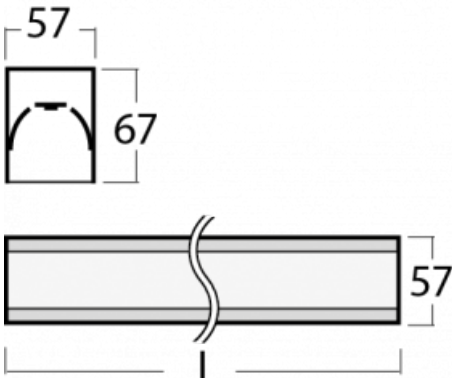

Luminaire

Lina60-S

04S-200K-80GEM/830, S

EPD®

You will appreciate the L-Click system on the Lina60-S luminaire with a direct light distribution, which effectively saves you both time and money. How? The module simply clicks into the profile, so a lot of work is saved during assembly. This solution also prevents the direct touch of the LED technology and lengthens its operating life. The Lina60-S lighting system can be assembled creating endless lines and a big variety of shapes. In addition to great power output, the luminaire also has a great price. It will find its use in commercial, social and public spaces.

Technical drawing

Type of installation	Recessed, Surface, Wall mounted, Suspended, 3 circuit track
Light distribution	Direct
Luminaire shape	Linear
Colour of the luminaires	Silver
Material	Aluminium
Lifetime	L90/B50 50 000 hours
Warranty	60 months
Description of luminaires	Luminaire recessed/surface/wall mounted/suspended/3 circuit track
Dimensions	4488 mm × 57 mm × 67 mm
Weight	13.4 kg
Light source	LED MODUL
Type of optical system	Opal diffuser
Luminous flux	8430 lm ± 10 %
Colour Temperature	3000 K warm white
Luminous efficacy	142 lm/W
MacAdam Light source	2
Colour rendering index	80
UGR max. X=4H Y=8H, ρ=70,50,20	25

04-20900, F
bracket for installation
of suspended type of
profile as recessed
trimless

04-21303, S
pendant profile for track
luminaires; l = 1122mm

04-21307, S
pendant profile for track
luminaires; l = 2242mm