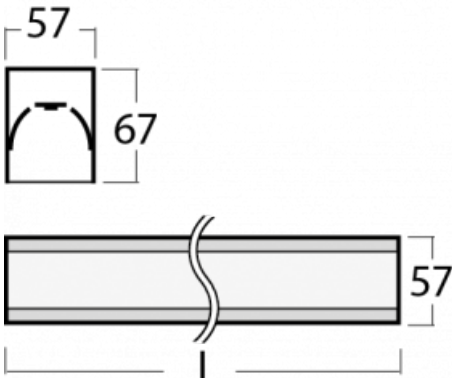

Luminaire

Lina60-S

04S-200K-80GEE/830, S

EPD®

You will appreciate the L-Click system on the Lina60-S luminaire with a direct light distribution, which effectively saves you both time and money. How? The module simply clicks into the profile, so a lot of work is saved during assembly. This solution also prevents the direct touch of the LED technology and lengthens its operating life. The Lina60-S lighting system can be assembled creating endless lines and a big variety of shapes. In addition to great power output, the luminaire also has a great price. It will find its use in commercial, social and public spaces.

Technical drawing

Type of installation	Recessed, Surface, Wall mounted, Suspended, 3 circuit track
----------------------	---

Light distribution	Direct
--------------------	--------

Luminaire shape	Linear
-----------------	--------

Description of luminaires	Luminaire recessed/surface/wall mounted/suspended/3 circuit track
---------------------------	---

Dimensions	4488 mm × 57 mm × 67 mm
------------	-------------------------

Weight	10.9 kg
--------	---------

04-21303, S
pendant profile for track
luminaires; l = 1122mm

04-21307, S
pendant profile for track
luminaires; l = 2242mm