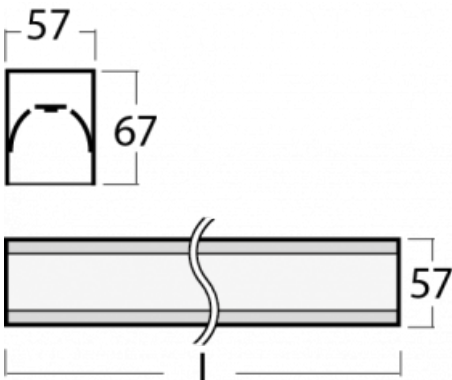

Luminaire

Lina60-S

04S-200K-80GED/840, S

EPD®

You will appreciate the L-Click system on the Lina60-S luminaire with a direct light distribution, which effectively saves you both time and money. How? The module simply clicks into the profile, so a lot of work is saved during assembly. This solution also prevents the direct touch of the LED technology and lengthens its operating life. The Lina60-S lighting system can be assembled creating endless lines and a big variety of shapes. In addition to great power output, the luminaire also has a great price. It will find its use in commercial, social and public spaces.

Technical drawing

Type of installation	Recessed, Surface, Wall mounted, Suspended, 3 circuit track
----------------------	---

Light distribution	Direct
--------------------	--------

Luminaire shape	Linear
-----------------	--------

Description of luminaires	Luminaire recessed/surface/wall mounted/suspended/3 circuit track
---------------------------	---

Dimensions	4488 mm × 57 mm × 67 mm
------------	-------------------------

Weight	12.7 kg
--------	---------